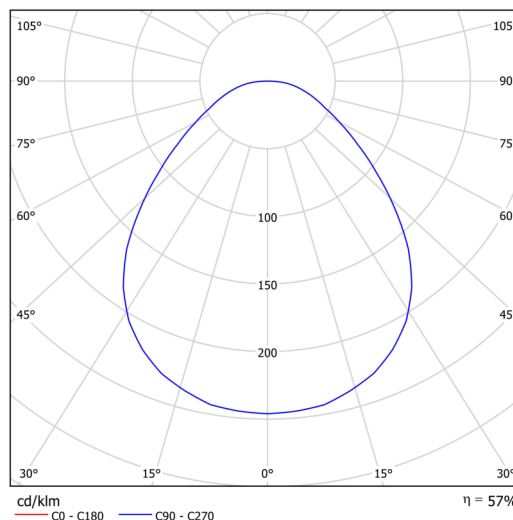

Luminous data

Lum. flux of luminaire	6840 lm
Lum. flux of light source	10520 lm
Lum. flux of light source in emergency mode	200 lm
Chromaticity temperature	3000 K
Rated life time LED L80/B10	100000 hours
CRI	Ra80
MacAdam	3
Blue light hazard	Risk group 0

Eulum data for calculation programs are available at www.osmont.cz.