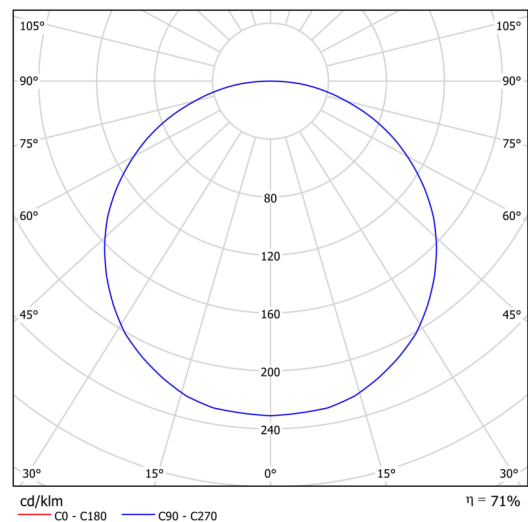

Luminous data

Lum. flux of luminaire	11640 lm
Lum. flux of light source	16400 lm
Chromaticity temperature	2700-6500 K
Rated life time LED L80/B10	100000 hours
CRI	Ra80
MacAdam	3
Blue light hazard	Risk group 0

Eulum data for calculation programs are available at www.osmont.cz.