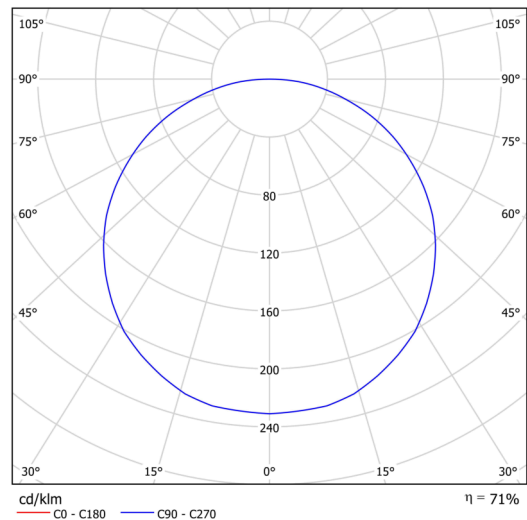

Luminous data

Lum. flux of luminaire	11640 lm
Lum. flux of light source	16400 lm
Chromaticity temperature	2700-6500 K
Rated life time LED L80/B10	100000 hours
CRI	Ra80
MacAdam	3
Blue light hazard	Risk group 0

Eulum data for calculation programs are available at www.osmont.cz.