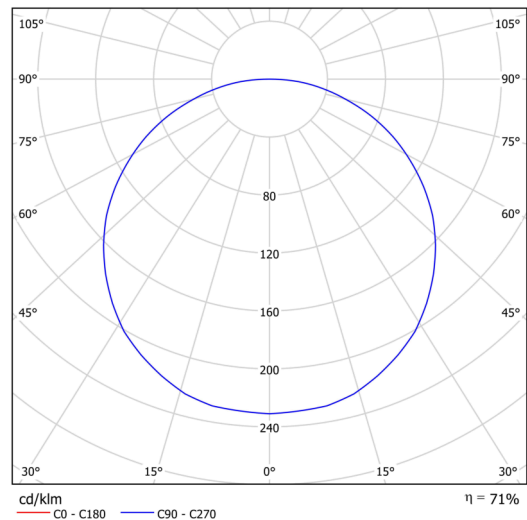

Luminous data

Lum. flux of luminaire	12960 lm
Lum. flux of light source	16400 lm
Chromaticity temperature	2700-6500 K
Rated life time LED L80/B10	100000 hours
CRI	Ra80
MacAdam	3
Blue light hazard	Risk group 0

Eulum data for calculation programs are available at www.osmont.cz.