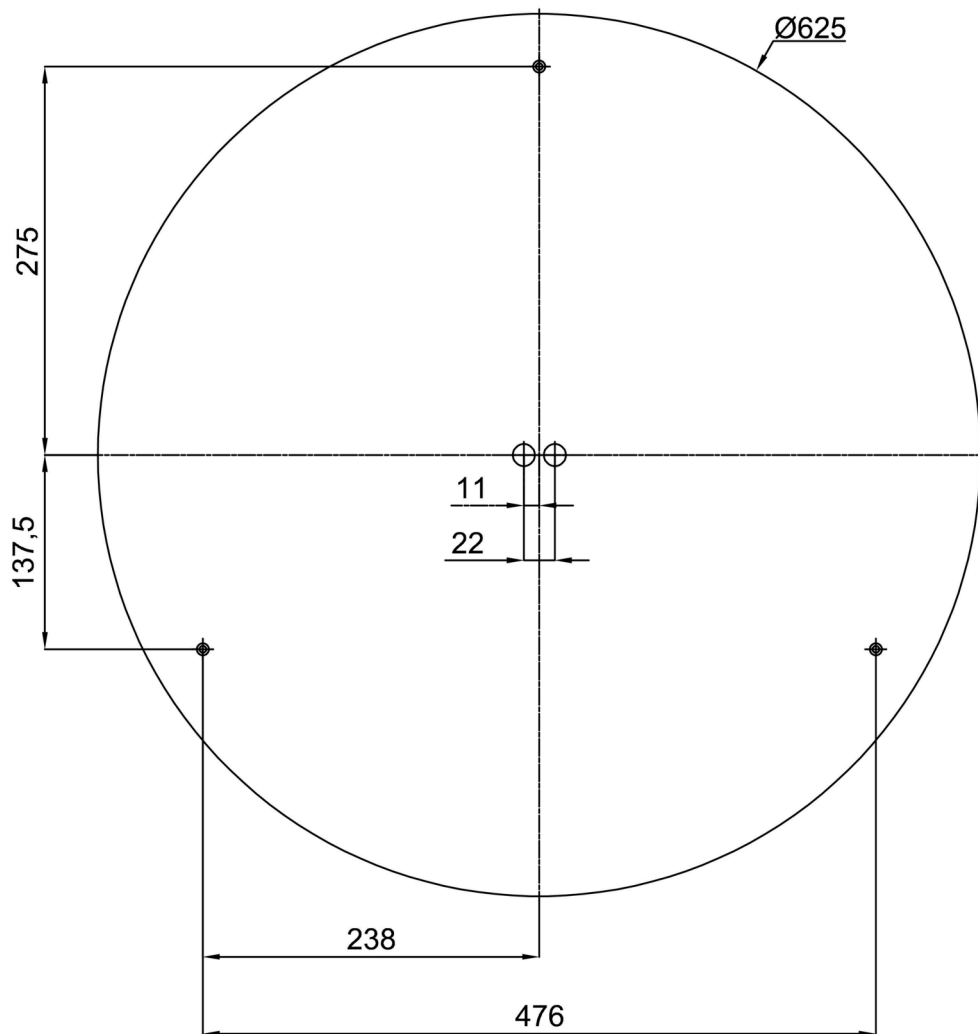

Technical data

Types of luminaires	Classic on/off
Mounting type	surface mounted
Base material	steel
Shade material	Plastic opal (FO) with metal collar
Base color	black Ral9005
Shade color	white - black
Holding the shade	folding system
Mounting location	ceiling/wall
Width	645 mm
Length	645 mm
Height	80 mm
Diameter	ø 645 mm
mounting holes (diameter)	2xø5mm
Cable entrance	2xø16mm
Energy Class	D
Operating temperature	from -20°C to +30°C

Installation dimensions:

Additional assortment:

Lampshade

Product code	Name	Color	Picture	Drawing
20730	F04C	white - black		