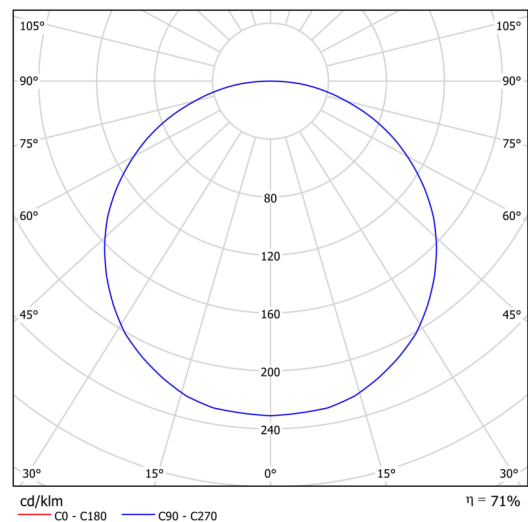

Luminous data

Lum. flux of luminaire	11230 lm
Lum. flux of light source	15810 lm
Chromaticity temperature	4000 K
Rated life time LED L80/B10	100000 hours
CRI	Ra80
MacAdam	3
Blue light hazard	Risk group 0

Eulum data for calculation programs are available at www.osmont.cz.