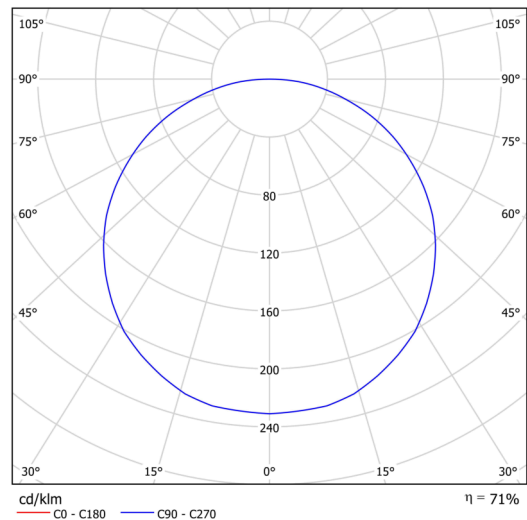

Luminous data

Lum. flux of luminaire	7800 lm
Lum. flux of light source	10980 lm
Lum. flux of light source in emergency mode	200 lm
Chromaticity temperature	4000 K
Rated life time LED L80/B10	100000 hours
CRI	Ra80
MacAdam	3
Blue light hazard	Risk group 0

Eulum data for calculation programs are available at www.osmont.cz.