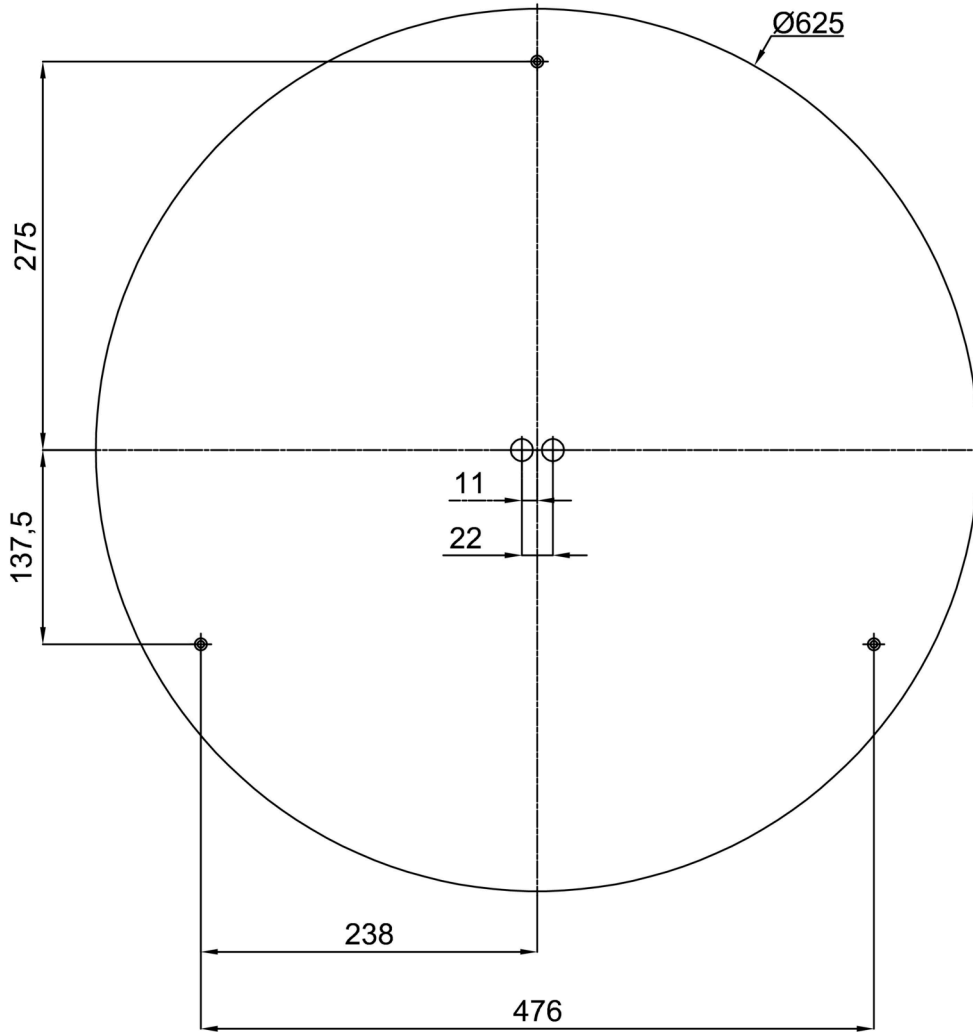

Technical data

Types of luminaires	Emergency combined SELFTEST
Mounting type	surface mounted
Base material	steel
Shade material	Plastic opal (FO) with metal collar
Base color	black Ral9005
Shade color	white - black
Holding the shade	folding system
Mounting location	ceiling/wall
Width	645 mm
Length	645 mm
Height	80 mm
Diameter	ø 645 mm
mounting holes (diameter)	2xø5mm
Cable entrance	2xø16mm
Energy Class	D
Operating temperature	from -20°C to +30°C

Installation dimensions:

Additional assortment:

Lampshade

Product code	Name	Color	Picture	Drawing
20730	F04C	white - black	