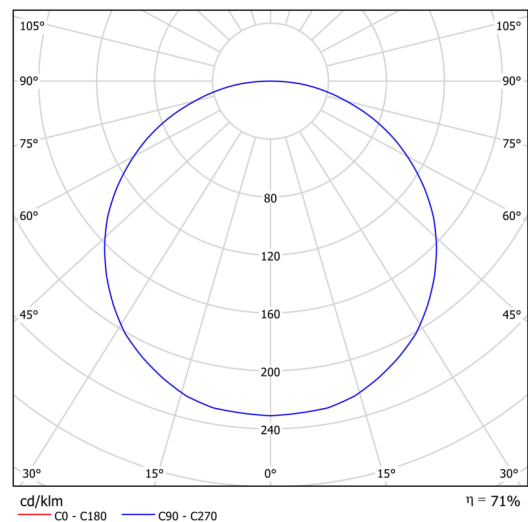

Luminous data

Lum. flux of luminaire	12490 lm
Lum. flux of light source	15810 lm
Lum. flux of light source in emergency mode	200 lm
Chromaticity temperature	4000 K
Rated life time LED L80/B10	100000 hours
CRI	Ra80
MacAdam	3
Blue light hazard	Risk group 0

Eulum data for calculation programs are available at www.osmont.cz.