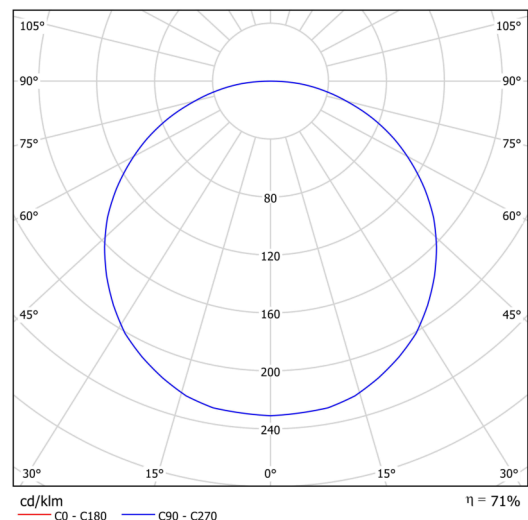

Luminous data

Lum. flux of luminaire	10760 lm
Lum. flux of light source	15160 lm
Lum. flux of light source in emergency mode	200 lm
Chromaticity temperature	3000 K
Rated life time LED L80/B10	100000 hours
CRI	Ra80
MacAdam	3
Blue light hazard	Risk group 0

Eulum data for calculation programs are available at www.osmont.cz.