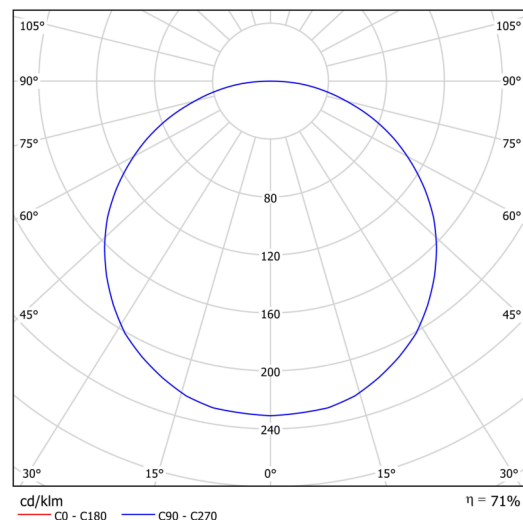

Luminous data

Lum. flux of luminaire	7470 lm
Lum. flux of light source	10520 lm
Lum. flux of light source in emergency mode	200 lm
Chromaticity temperature	3000 K
Rated life time LED L80/B10	100000 hours
CRI	Ra80
MacAdam	3
Blue light hazard	Risk group 0

Eulum data for calculation programs are available at www.osmont.cz.