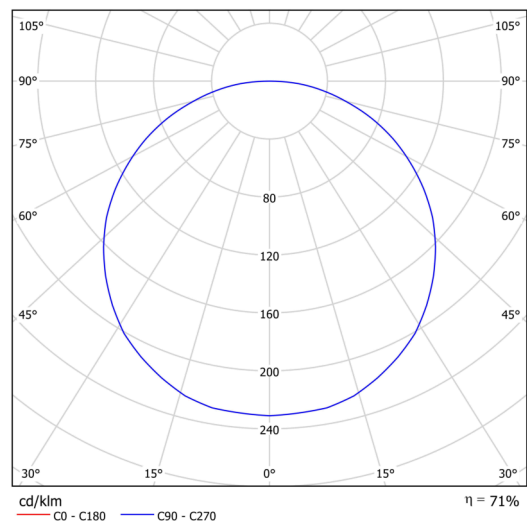

Luminous data

Lum. flux of luminaire	7470 lm
Lum. flux of light source	10520 lm
Lum. flux of light source in emergency mode	200 lm
Chromaticity temperature	3000 K
Rated life time LED L80/B10	100000 hours
CRI	Ra80
MacAdam	3
Blue light hazard	Risk group 0

Eulum data for calculation programs are available at www.osmont.cz.