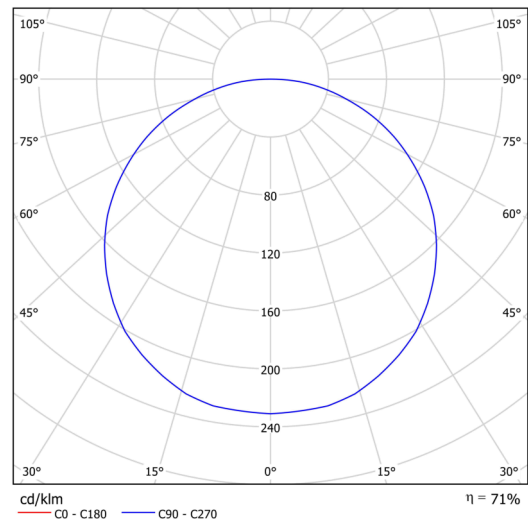

Luminous data

Lum. flux of luminaire	11980 lm
Lum. flux of light source	15160 lm
Lum. flux of light source in emergency mode	200 lm
Chromaticity temperature	3000 K
Rated life time LED L80/B10	100000 hours
CRI	Ra80
MacAdam	3
Blue light hazard	Risk group 0

Eulum data for calculation programs are available at www.osmont.cz.