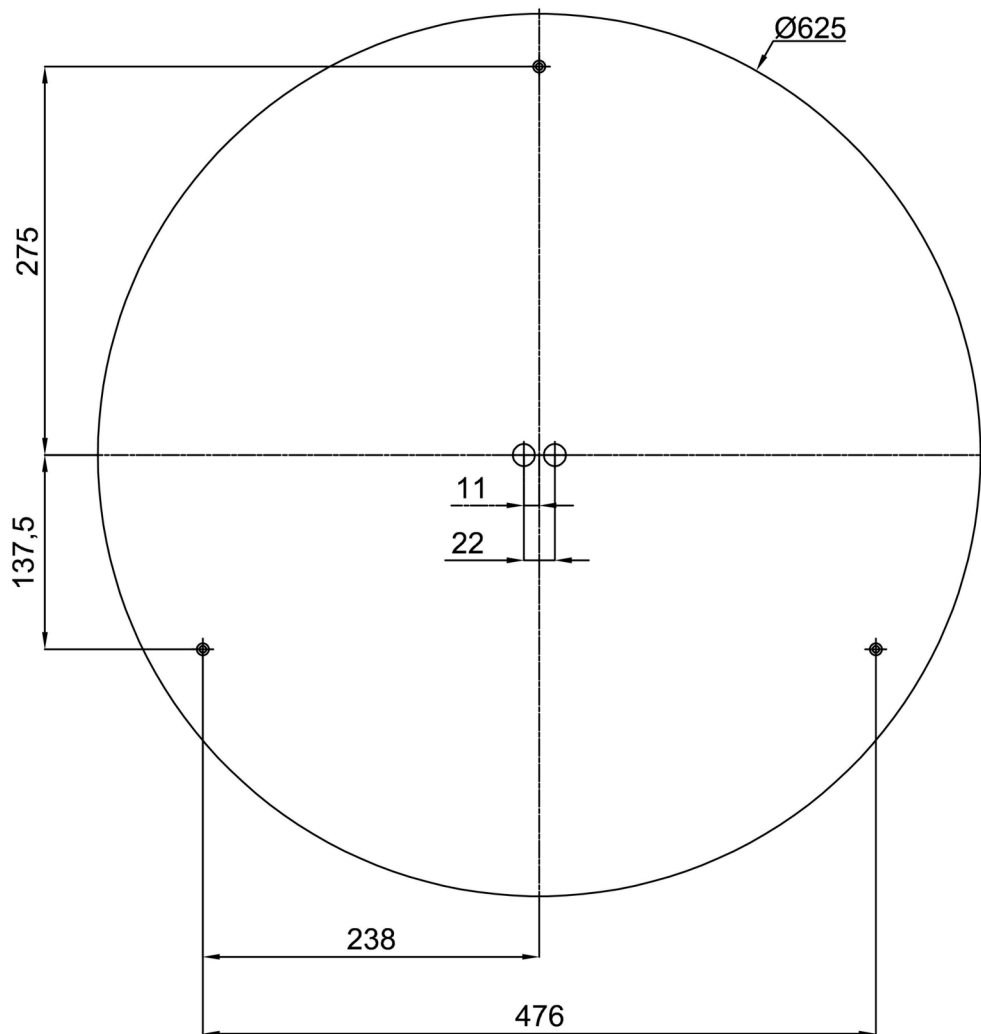

Technical data

Types of luminaires	Classic on/off
Mounting type	surface mounted
Base material	steel
Shade material	Plastic opal (FO) with metal collar
Base color	white Ral9003
Shade color	white
Holding the shade	folding system
Mounting location	ceiling/wall
Width	645 mm
Length	645 mm
Height	80 mm
Diameter	ø 645 mm
mounting holes (diameter)	2xø5mm
Cable entrance	2xø16mm
Energy Class	D
Operating temperature	from -20°C to +30°C

Installation dimensions:

Additional assortment:

Lampshade

Product code	Name	Color	Picture	Drawing
20728	F04B	white		