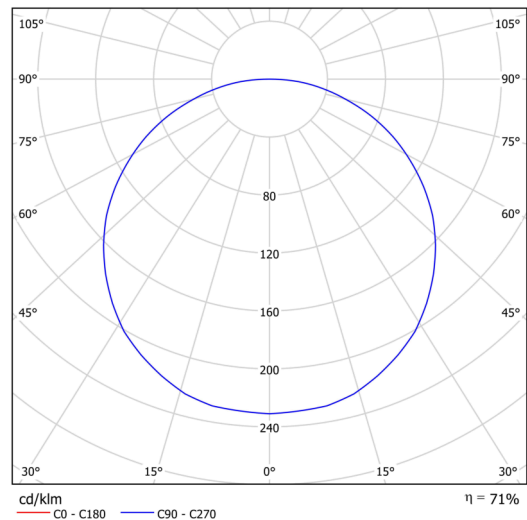

Luminous data

Lum. flux of luminaire	11980 lm
Lum. flux of light source	15160 lm
Chromaticity temperature	3000 K
Rated life time LED L80/B10	100000 hours
CRI	Ra80
MacAdam	3
Blue light hazard	Risk group 0

Eulum data for calculation programs are available at www.osmont.cz.