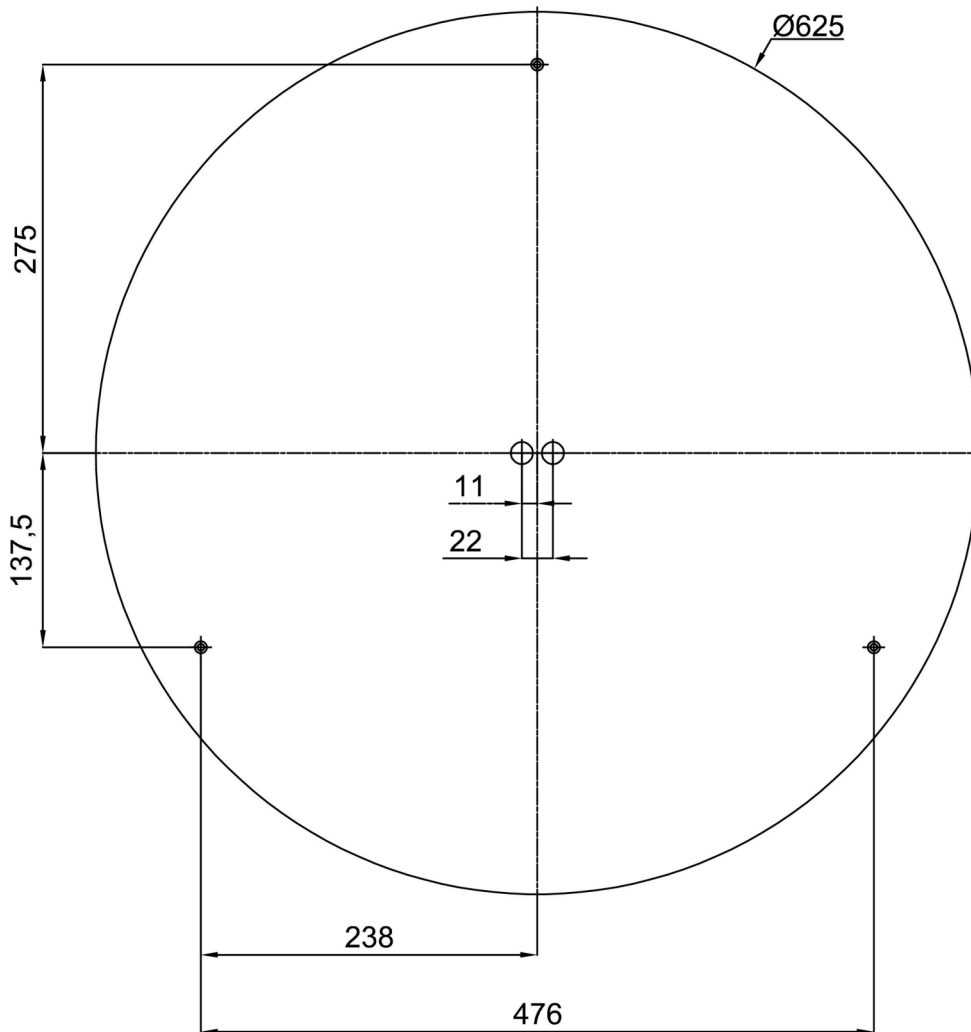

Technical data

Types of luminaires	Emergency combined SELFTEST
Mounting type	surface mounted
Base material	steel
Shade material	Plastic opal (FO) with metal collar
Base color	white Ra19003
Shade color	white
Holding the shade	folding system
Mounting location	ceiling/wall
Width	645 mm
Length	645 mm
Height	80 mm
Diameter	ø 645 mm
mounting holes (diameter)	2xø5mm
Cable entrance	2xø16mm
Energy Class	D
Operating temperature	from -20°C to +30°C

Installation dimensions:

Additional assortment:

Lampshade

Product code	Name	Color	Picture	Drawing
20728	F04B	white		