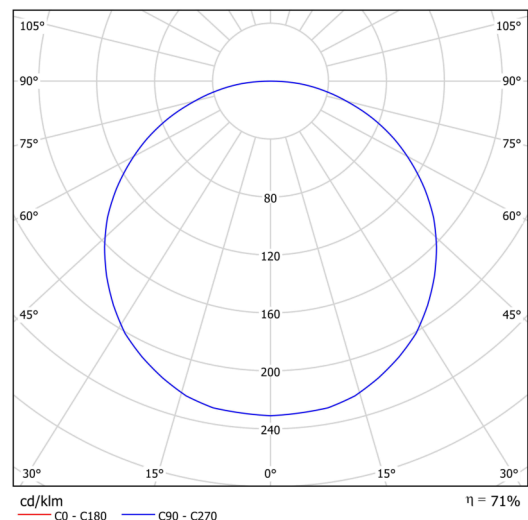

Luminous data

Lum. flux of luminaire	8310 lm
Lum. flux of light source	10520 lm
Lum. flux of light source in emergency mode	200 lm
Chromaticity temperature	3000 K
Rated life time LED L80/B10	100000 hours
CRI	Ra80
MacAdam	3
Blue light hazard	Risk group 0

Eulum data for calculation programs are available at www.osmont.cz.