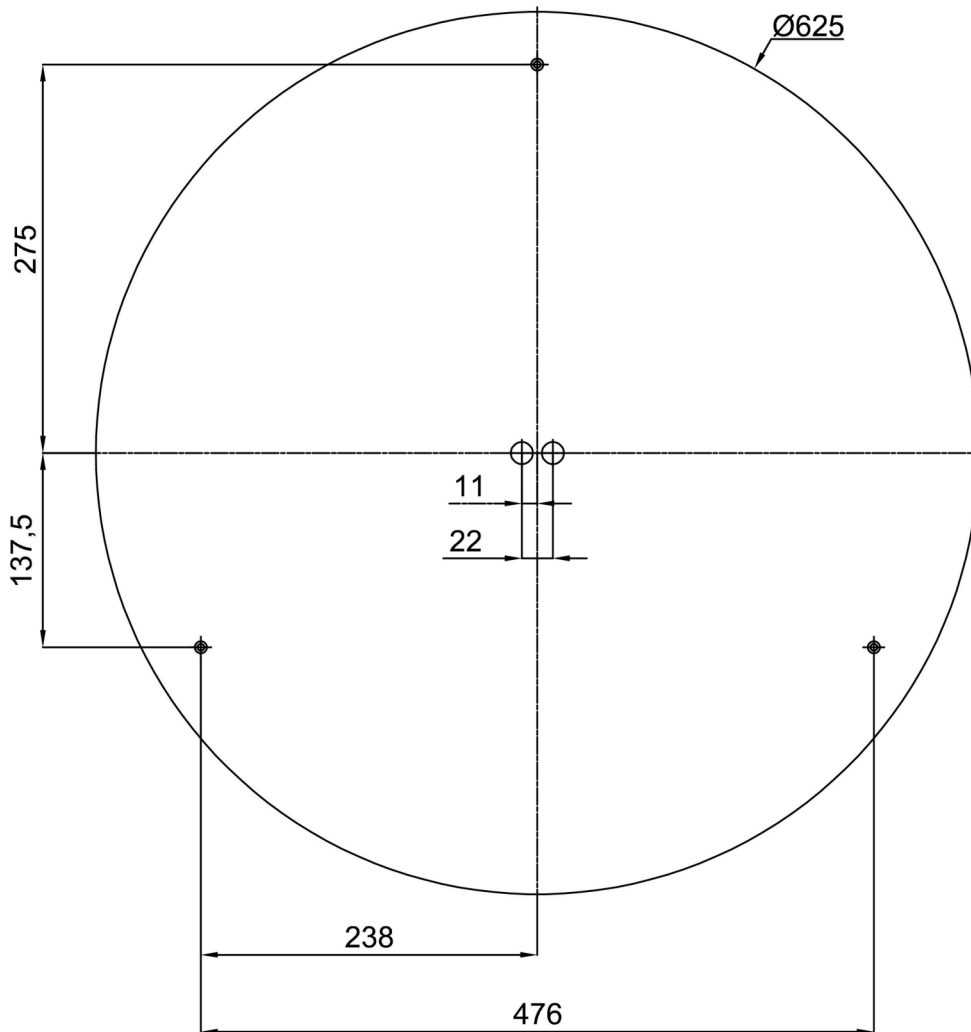

Technical data

Types of luminaires	Emergency combined
Mounting type	surface mounted
Base material	steel
Shade material	Plastic opal (FO) with metal collar
Base color	white Ral9003
Shade color	white
Holding the shade	folding system
Mounting location	ceiling/wall
Width	645 mm
Length	645 mm
Height	80 mm
Diameter	ø 645 mm
mounting holes (diameter)	2xø5mm
Cable entrance	2xø16mm
Energy Class	D
Operating temperature	from -20°C to +30°C

Installation dimensions:

Additional assortment:

Lampshade

Product code	Name	Color	Picture	Drawing
20728	F04B	white		