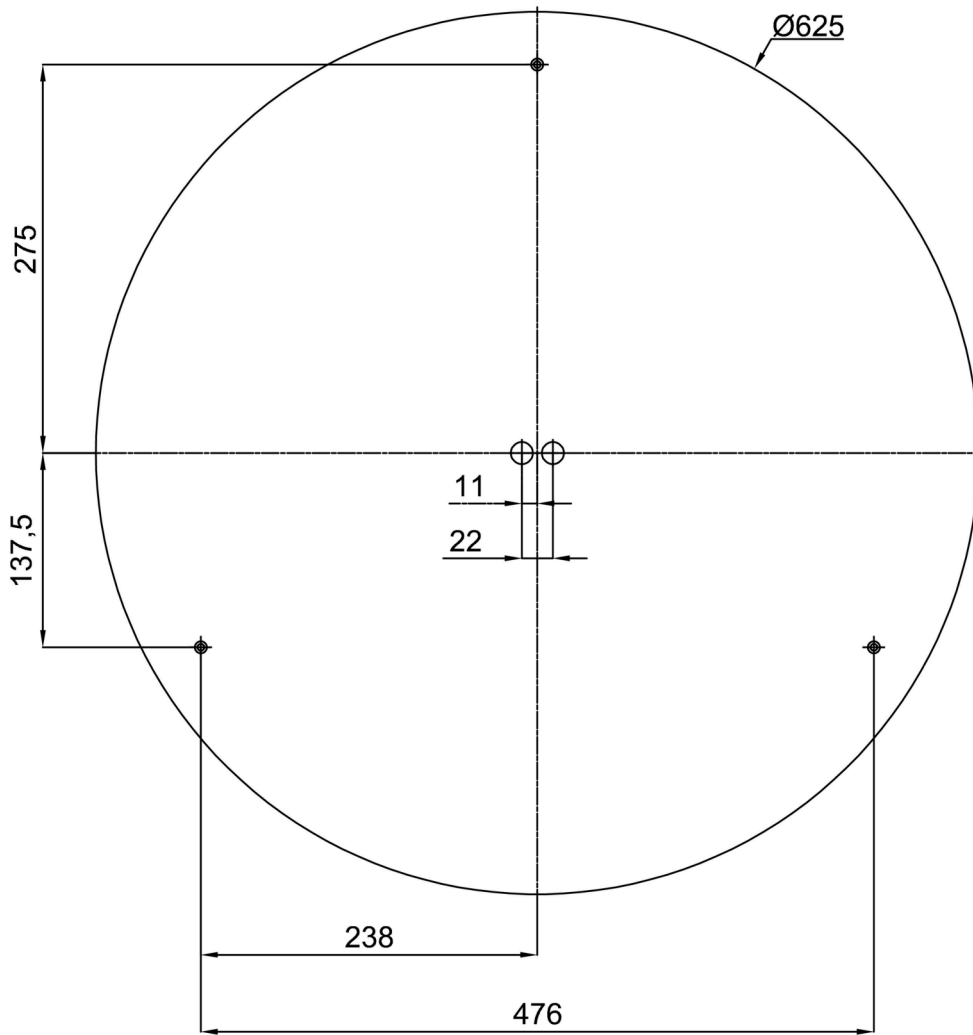

Technical data

Types of luminaires	Classic on/off
Mounting type	surface mounted
Base material	steel
Shade material	Plastic opal (FO) with metal collar
Base color	white Ral9003
Shade color	white
Holding the shade	folding system
Mounting location	ceiling/wall
Width	645 mm
Length	645 mm
Height	80 mm
Diameter	ø 645 mm
mounting holes (diameter)	2xø5mm
Cable entrance	2xø16mm
Energy Class	D
Operating temperature	from -20°C to +30°C

Installation dimensions:

Additional assortment:

Lampshade

Product code	Name	Color	Picture	Drawing
20728	F04B	white		