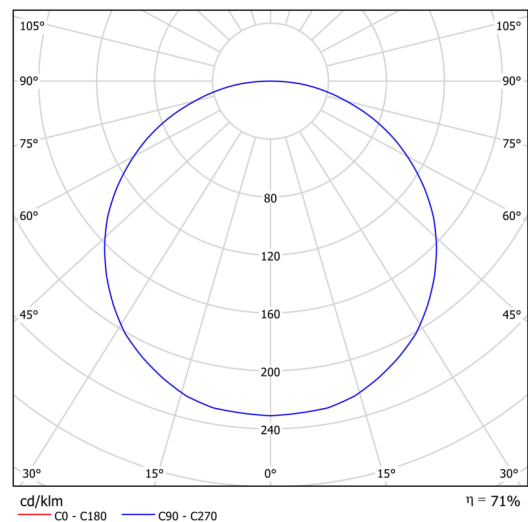

Luminous data

Blue light hazard	Risk group 0

Eulum data for calculation programs are available at www.osmont.cz.