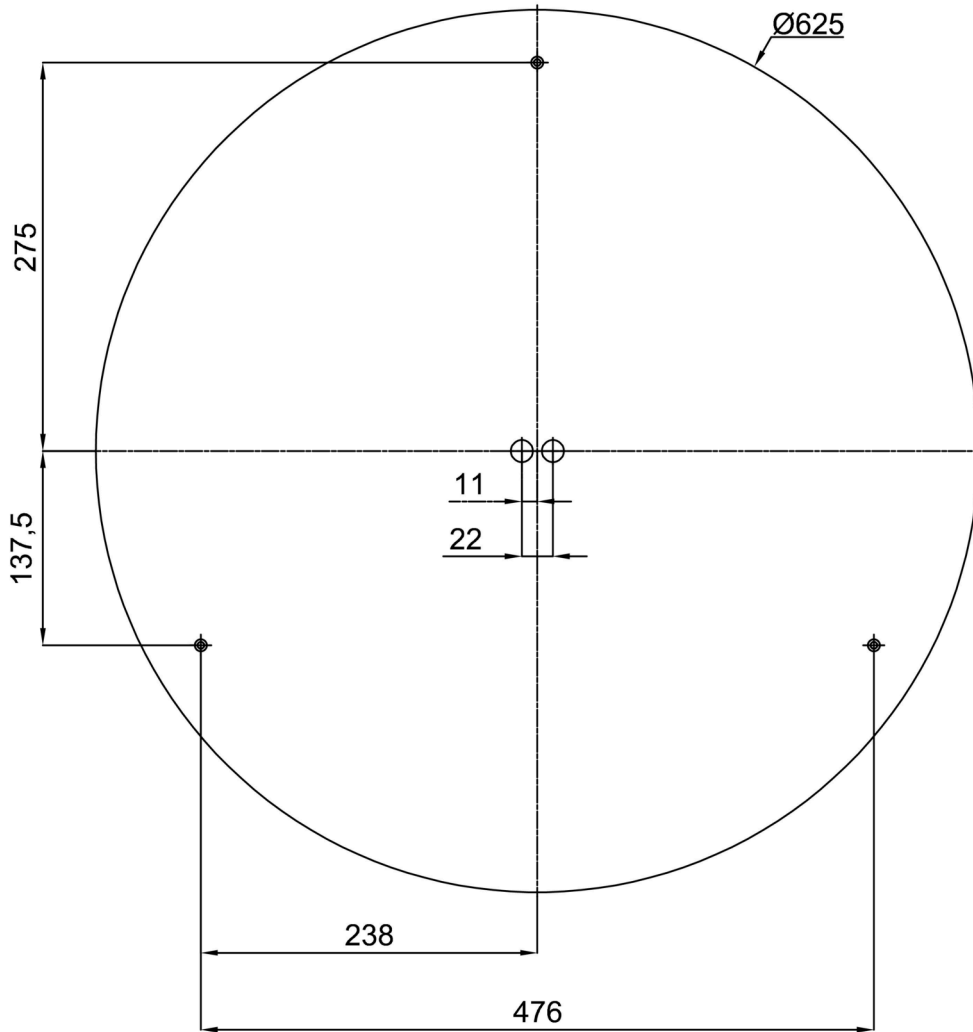

Technical data

| | |
|---------------------------|-------------------------------------|
| Types of luminaires | Classic on/off |
| Mounting type | surface mounted |
| Base material | steel |
| Shade material | Plastic opal (FO) with metal collar |
| Base color | black Ral9005 |
| Shade color | white - black |
| Holding the shade | folding system |
| Mounting location | ceiling/wall |
| Width | 645 mm |
| Length | 645 mm |
| Height | 80 mm |
| Diameter | ø 645 mm |
| mounting holes (diameter) | 2xø5mm |
| Cable entrance | 2xø16mm |
| Operating temperature | from -20°C to +30°C |

Electrical data

| | |
|--------------------|---------------------|
| Power consumption | 4x25 W |
| Ingress Protection | IP40 |
| Socket | E27 |
| terminal block | snap terminal block |

Luminous data

| | |
|-------------------|--------------|
| Blue light hazard | Risk group 0 |
|-------------------|--------------|

*The warranty for the batteries is valid for 36 months from the date of purchase.

Installation dimensions:

Additional assortment:

Lampshade

| Product code | Name | Color | Picture | Drawing |
|--------------|------|---------------|---|---------|
| 20730 | F04C | white - black |  | |