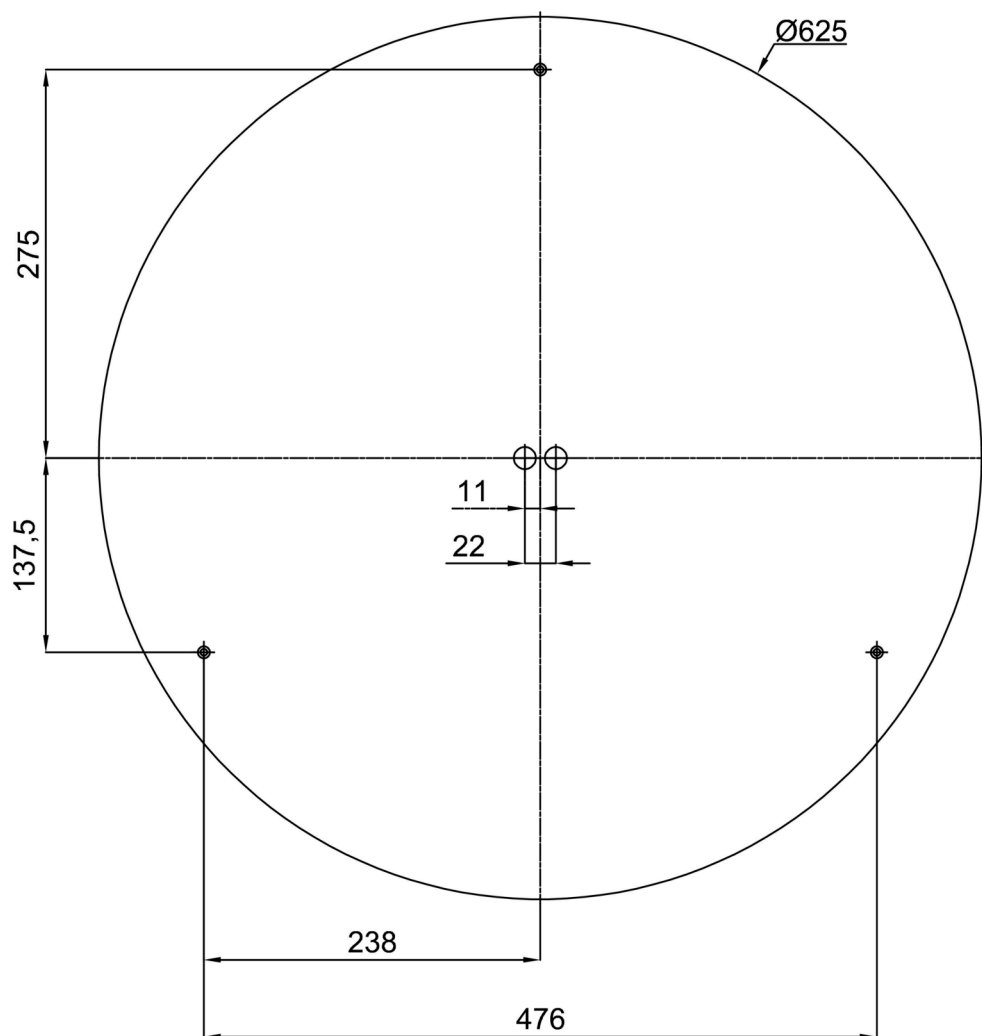

Technical data

| | |
|---------------------------|-------------------------------------|
| Types of luminaires | Classic on/off |
| Mounting type | surface mounted |
| Base material | steel |
| Shade material | Plastic opal (FO) with metal collar |
| Base color | white Ral9003 |
| Shade color | white |
| Holding the shade | folding system |
| Mounting location | ceiling/wall |
| Width | 645 mm |
| Length | 645 mm |
| Height | 80 mm |
| Diameter | ø 645 mm |
| mounting holes (diameter) | 2xø5mm |
| Cable entrance | 2xø16mm |
| Operating temperature | from -20°C to +30°C |

Electrical data

| | |
|--------------------|---------------------|
| Power consumption | 4x25 W |
| Ingress Protection | IP40 |
| Socket | E27 |
| terminal block | snap terminal block |

Luminous data

| | |
|-------------------|--------------|
| Blue light hazard | Risk group 0 |
|-------------------|--------------|

*The warranty for the batteries is valid for 36 months from the date of purchase.

Installation dimensions:

Additional assortment:

Lampshade

| Product code | Name | Color | Picture | Drawing |
|--------------|------|-------|---|---------|
| 20728 | F04B | white |  | |