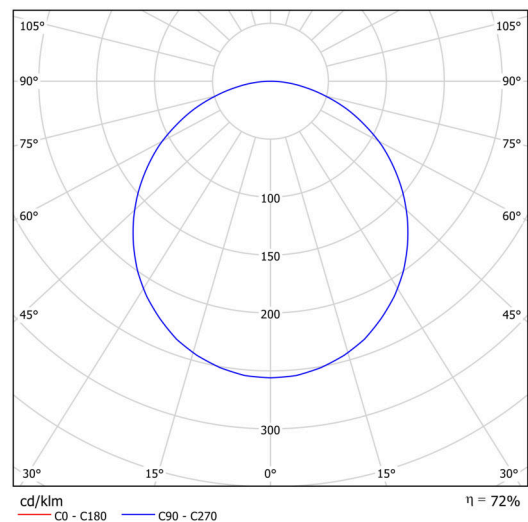

Luminous

Lum. flux of luminaire	5160 lm
Lum. flux of light source	8070 lm
Luminaire efficacy	107 lm/W
Temperature	4000 K
Rated life time LED L80/B10	100000 hours
CRI	Ra80
MacAdam	3
Blue light hazard	Risk group 0