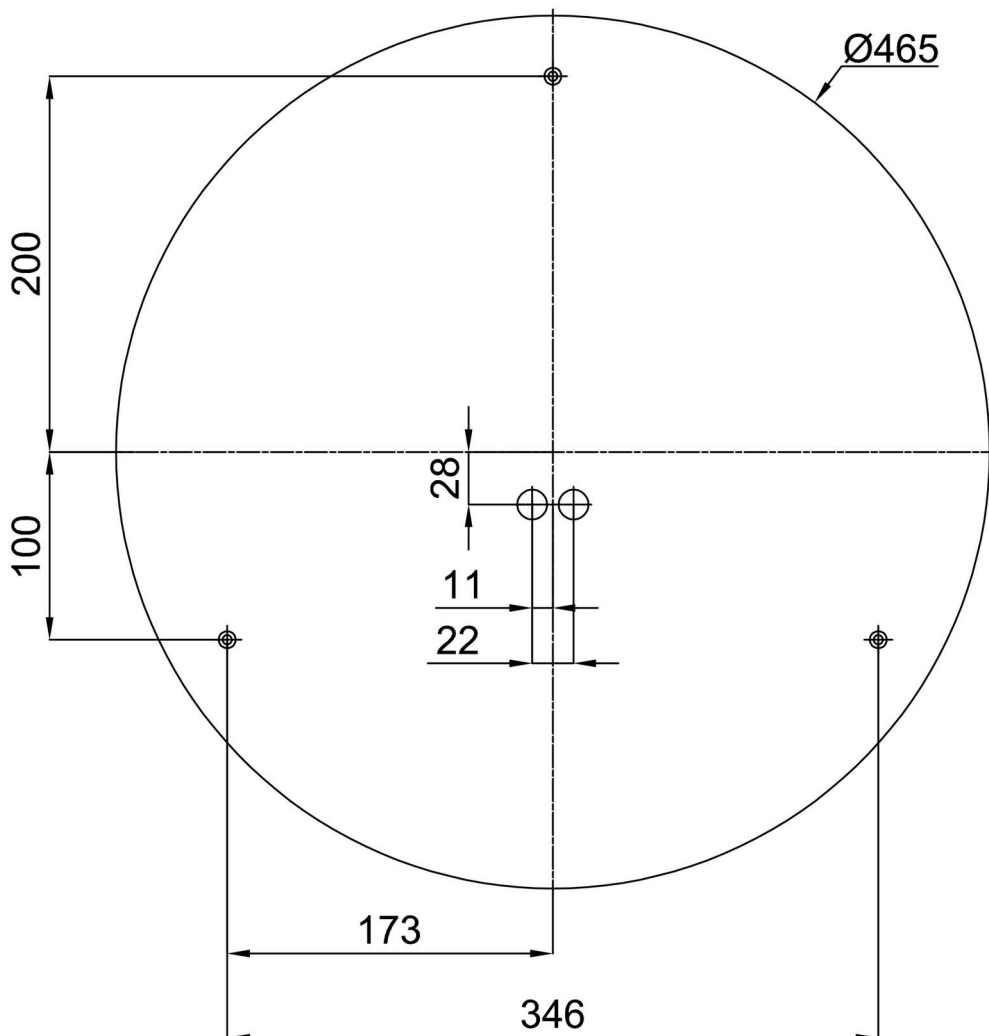

Multipower

Possibility of output adjustment by the user (DIP switch on the current source).

I [mA]	1050	900	850	700	
[%]	100	86	81	67	

Logistic

EAN	8591728084363
Weight NTTO	3.76 Kg
Weight BTTO	4.16 Kg
Warranty*	60 months

*The warranty for the batteries is valid for 12 months from the date of purchase.

Installation dimensions: