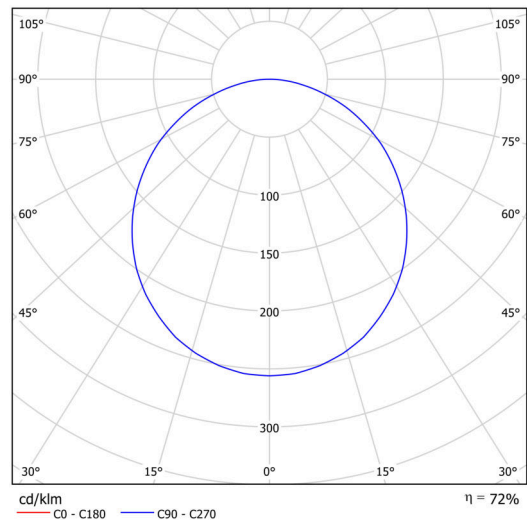

Luminous

Lum. flux of luminaire	3560 lm
Lum. flux of light source	5560 lm
Luminaire efficacy	111 lm/W
Temperature	4000 K
Rated life time LED L80/B10	100000 hours
CRI	Ra80
MacAdam	3
Blue light hazard	Risk group 0