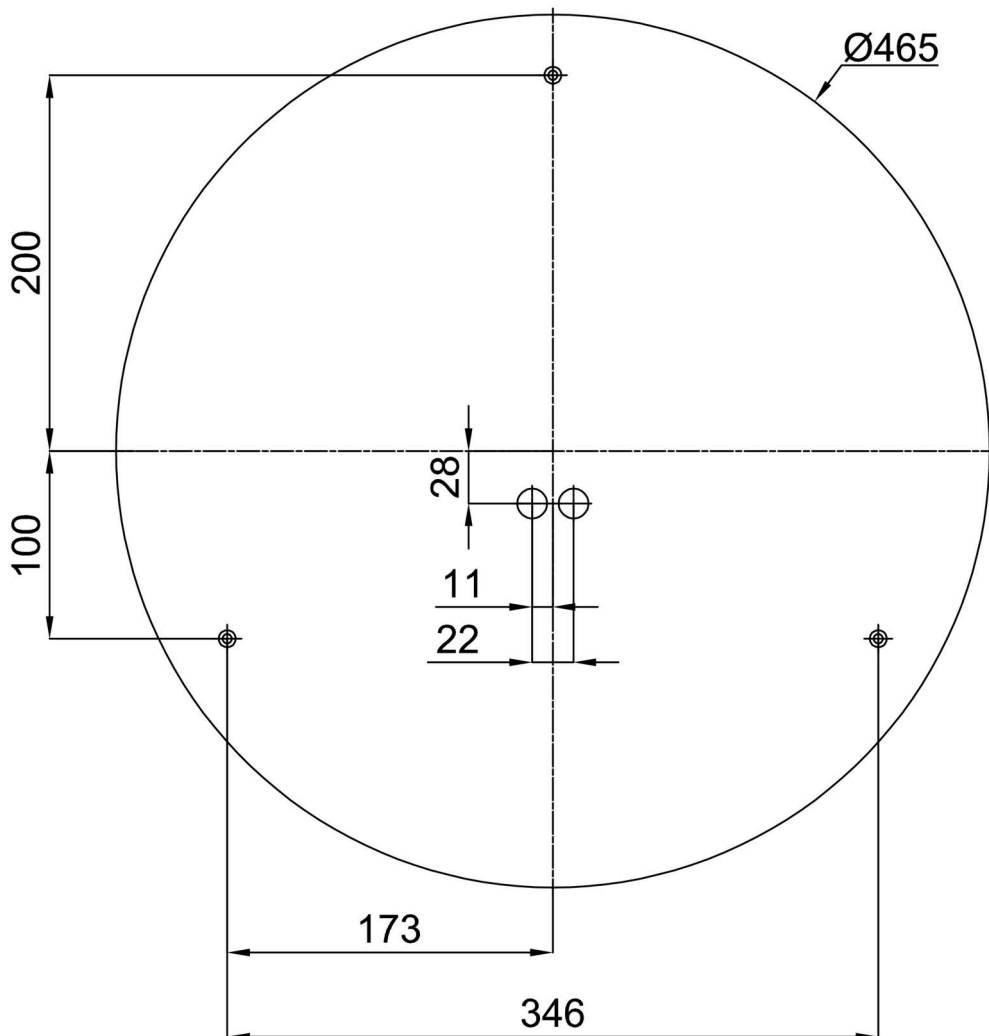

## Technical

Types of luminaires	Corridor
Mounting type	surface mounted
Base material	steel
Shade material	Plastic opal (FO) with metal collar
Base color	black Ral9005
Shade color	white - black
Holding the shade	folding system
Mounting location	ceiling/wall
Width	490 mm
Length	490 mm
Height	80 mm
Diameter	ø 490 mm
mounting holes (diameter)	3xø5mm
Installation wire (diameter)	2xø16mm
Energy Class	D
Operating temperature	from -20°C to +30°C

Installation dimensions:

Additional assortment:

Base for surface mounting

Product code	Name	Color	Description	Picture	Drawing
33503	KN9,K9,B17 /BP	white Ral9003			

Lampshade

Product code	Name	Color	Description	Picture	Drawing
20646	F03C	white - black		