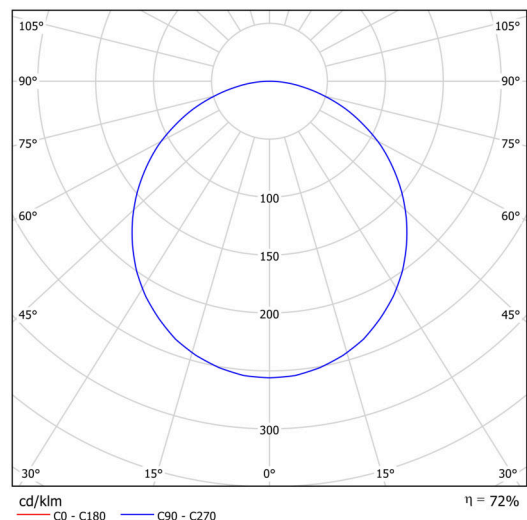

Luminous

Lum. flux of luminaire	4950 lm
Lum. flux of light source	7740 lm
Luminaire efficacy	103 lm/W
Temperature	3000 K
Rated life time LED L80/B10	100000 hours
CRI	Ra80
MacAdam	3
Blue light hazard	Risk group 0