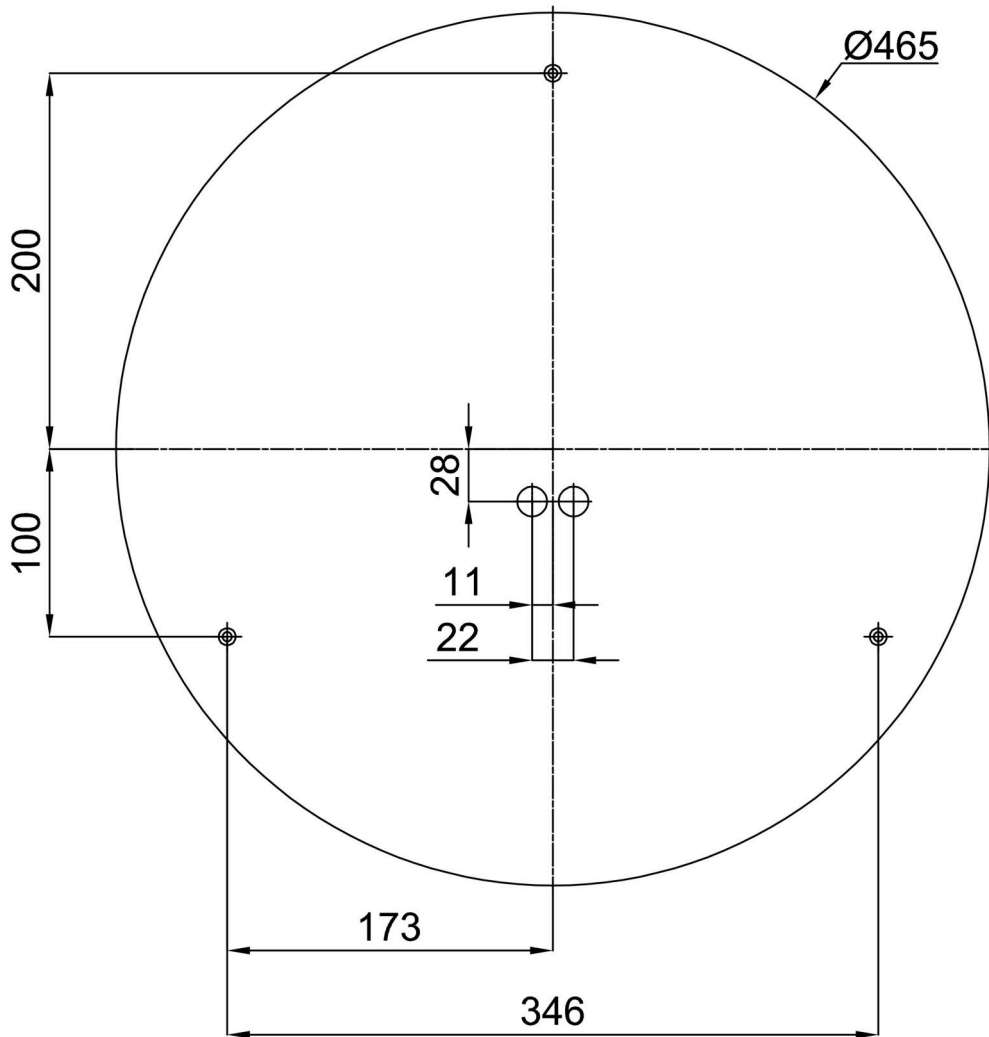

Technical

Types of luminaires	Dimmable
Mounting type	surface mounted
Base material	steel
Shade material	Plastic opal (FO) with metal collar
Base color	black Ral9005
Shade color	white - black
Holding the shade	folding system
Mounting location	ceiling/wall
Width	490 mm
Length	490 mm
Height	80 mm
Diameter	ø 490 mm
mounting holes (diameter)	3xø5mm
Installation wire (diameter)	2xø16mm
Energy Class	D
Operating temperature	from -20°C to +30°C

Installation dimensions:

Additional assortment:

Base for surface mounting

Product code	Name	Color	Description	Picture	Drawing
33503	KN9,K9,B17 /BP	white Ra19003			

Lampshade

Product code	Name	Color	Description	Picture	Drawing
20646	F03C	white - black		