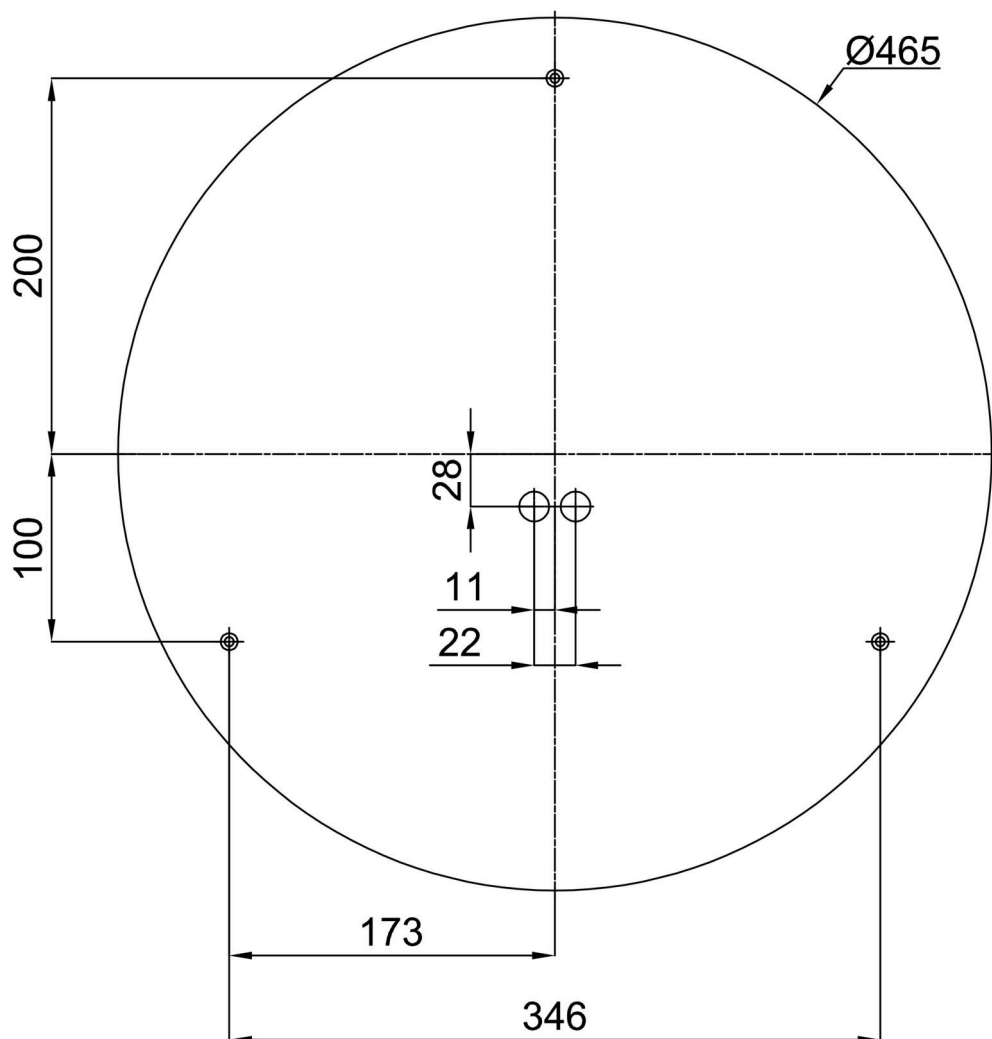

Technical

Types of luminaires	Corridor
Mounting type	surface mounted
Base material	steel
Shade material	Plastic opal (FO) with metal collar
Base color	black Ral9005
Shade color	white - black
Holding the shade	folding system
Mounting location	ceiling/wall
Width	490 mm
Length	490 mm
Height	80 mm
Diameter	ø 490 mm
mounting holes (diameter)	3xø5mm
Installation wire (diameter)	2xø16mm
Energy Class	D
Operating temperature	from -20°C to +30°C

Installation dimensions:

Additional assortment:

Base for surface mounting

Product code	Name	Color	Description	Picture	Drawing
33503	KN9,K9,B17 /BP	white Ra19003			

Lampshade

Product code	Name	Color	Description	Picture	Drawing
20646	F03C	white - black		