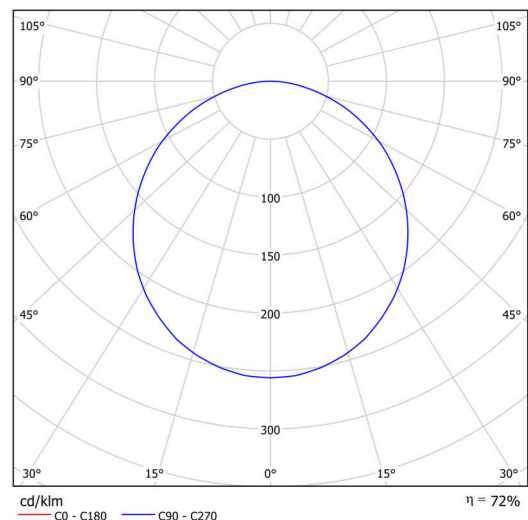

Luminous

Lum. flux of luminaire	3410 lm
Lum. flux of light source	5330 lm
Luminaire efficacy	106 lm/W
Temperature	3000 K
Rated life time LED L80/B10	100000 hours
CRI	Ra80
MacAdam	3
Blue light hazard	Risk group 0