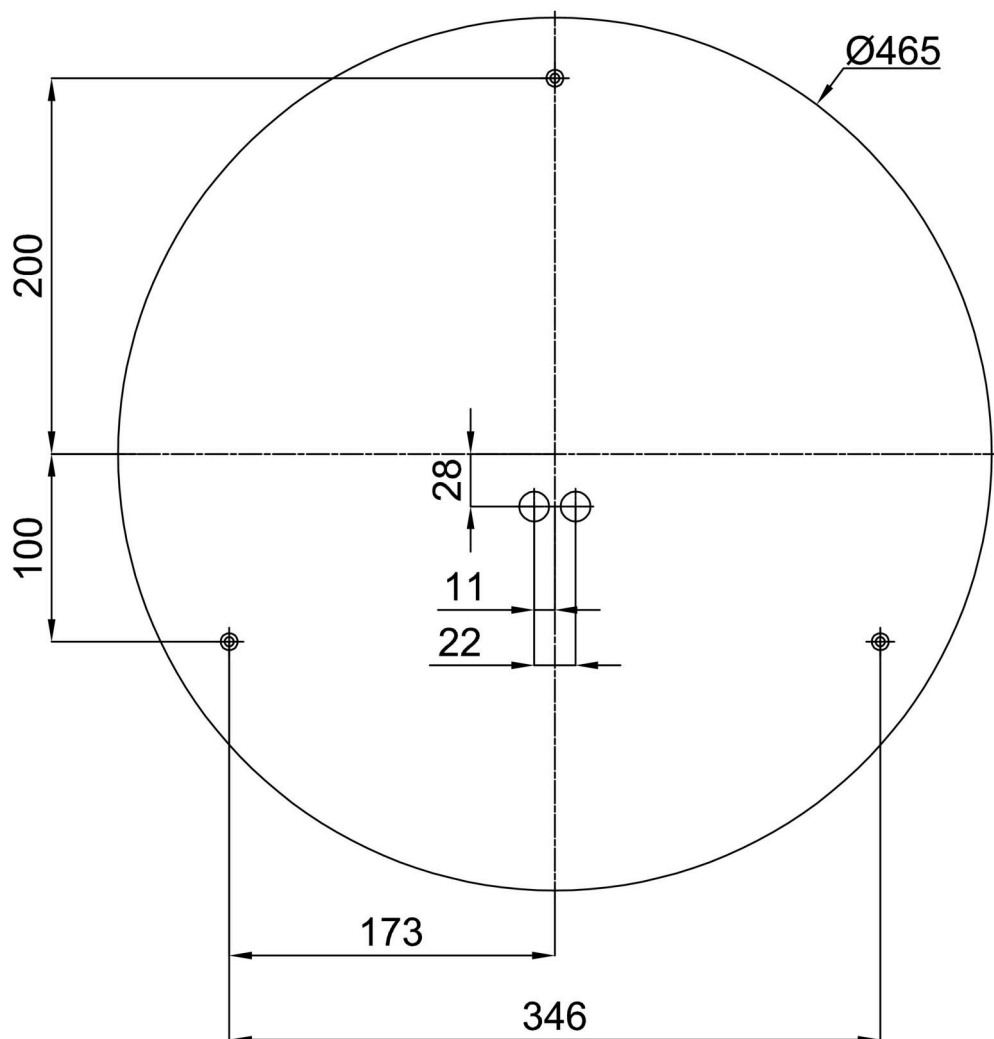

Technical

Types of luminaires	Dimmable
Mounting type	surface mounted
Base material	steel
Shade material	Plastic opal (FO) with metal collar
Base color	black Ral9005
Shade color	white - black
Holding the shade	folding system
Mounting location	ceiling/wall
Width	490 mm
Length	490 mm
Height	80 mm
Diameter	ø 490 mm
mounting holes (diameter)	3xø5mm
Installation wire (diameter)	2xø16mm
Energy Class	D

Installation dimensions:

Additional assortment:

Base for surface mounting

Product code	Name	Color	Description	Picture	Drawing
33503	KN9,K9,B17 /BP	white Ral9003			

Lampshade

Product code	Name	Color	Description	Picture	Drawing
20646	F03C	white - black		