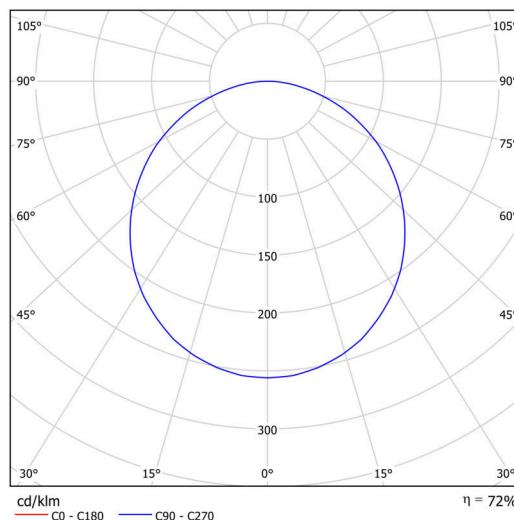

Luminous

Lum. flux of luminaire	3780 lm
Lum. flux of light source	5330 lm
Luminaire efficacy	118 lm/W
Temperature	3000 K
Rated life time LED L80/B10	100000 hours
CRI	Ra80
MacAdam	3
Blue light hazard	Risk group 0