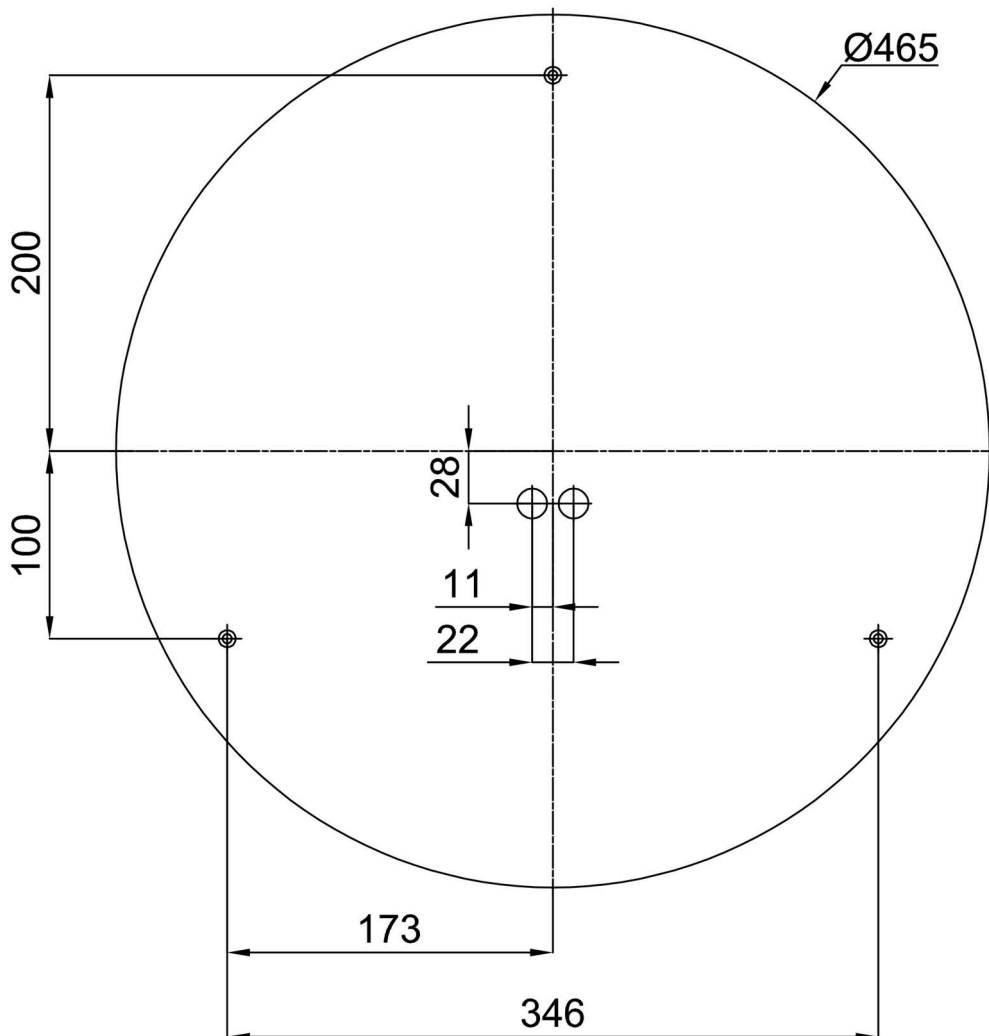

Technical

Types of luminaires	Corridor
Mounting type	surface mounted
Base material	steel
Shade material	Plastic opal (FO) with metal collar
Base color	white Ral9003
Shade color	white
Holding the shade	folding system
Mounting location	ceiling/wall
Width	490 mm
Length	490 mm
Height	80 mm
Diameter	ø 490 mm
mounting holes (diameter)	3xø5mm
Installation wire (diameter)	2xø16mm
Energy Class	D
Operating temperature	from -20°C to +30°C

Installation dimensions:

Additional assortment:

Base for surface mounting

Product code	Name	Color	Description	Picture	Drawing
33503	KN9,K9,B17 /BP	white Ral9003			

Lampshade

Product code	Name	Color	Description	Picture	Drawing
20643	F03B	white		