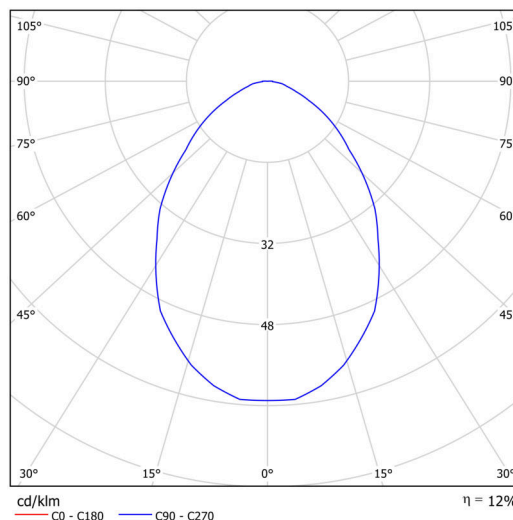

Luminous

Lum. flux of luminaire	890 lm
Lum. flux of light source	8070 lm
Luminaire efficacy	18 lm/W
Temperature	4000 K
Rated life time LED L80/B10	100000 hours
CRI	Ra80
MacAdam	3
Blue light hazard	Risk group 0

Eulum data for calculation programs are available at www.osmont.cz.