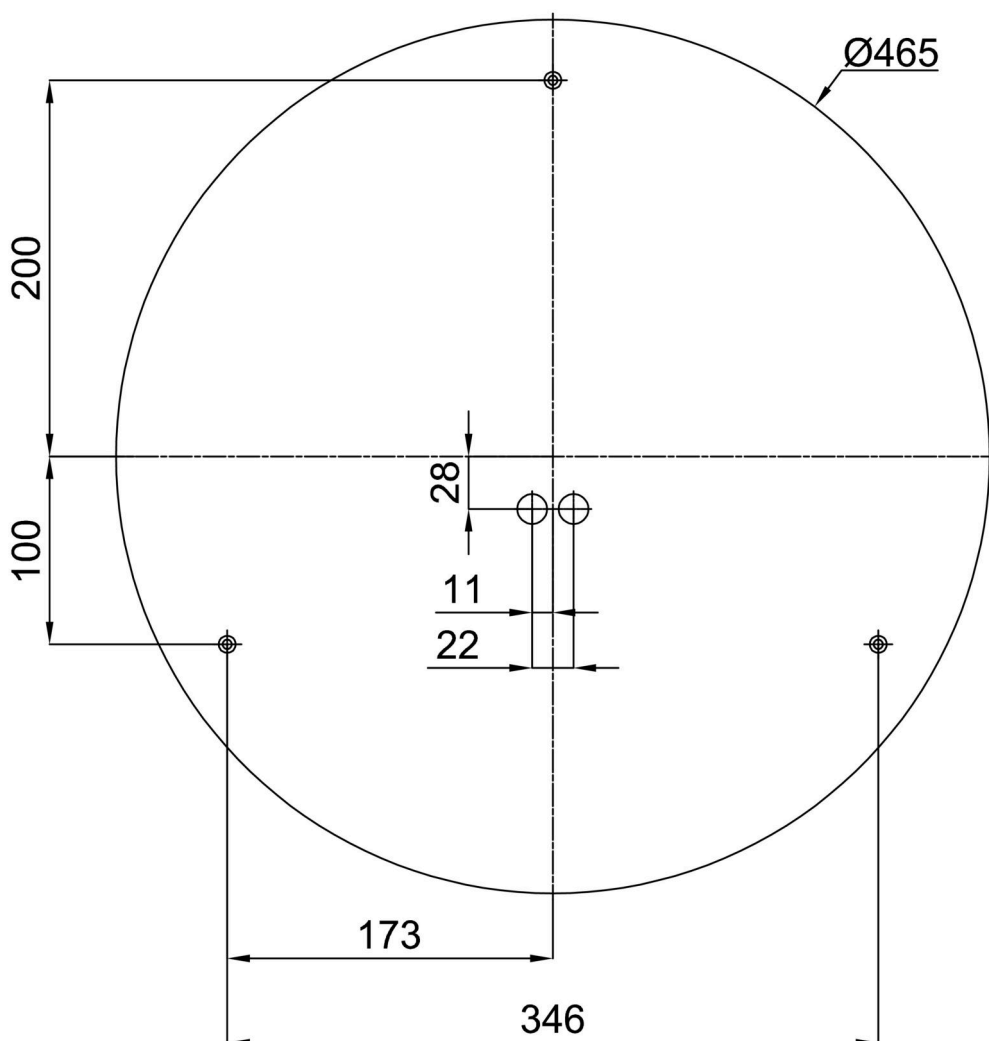

TECHNICAL SHEET

Multipower

Possibility of output adjustment by the user (DIP switch on the current source).

I [mA]	1050	900	850	700	
[%]	100	86	81	67	

Logistic

EAN	8591728084479
Weight NTTO	3.76 Kg
Weight BTTO	4.16 Kg
Warranty*	60 months

*The warranty for the batteries is valid for 12 months from the date of purchase.

Installation dimensions: