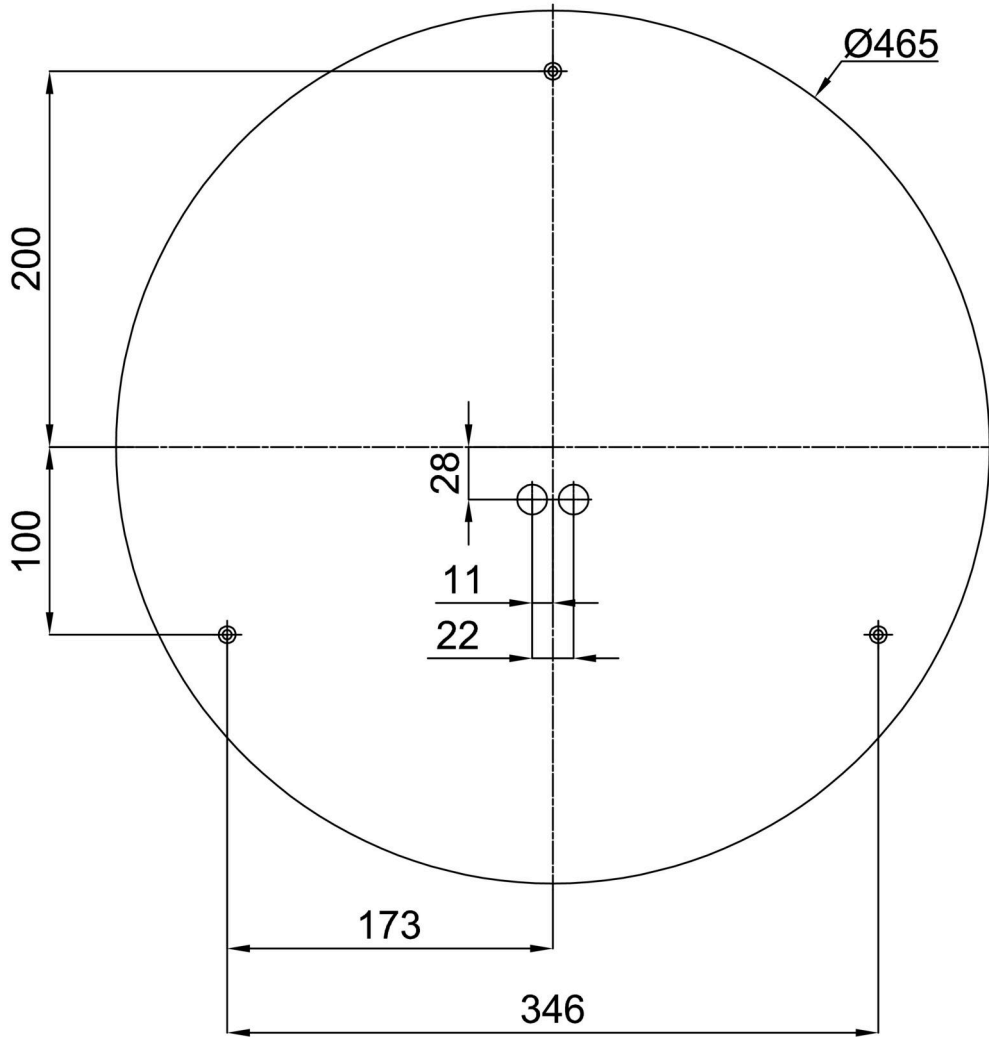

Technical

Types of luminaires	Dimmable
Mounting type	surface mounted
Base material	steel
Shade material	Black plastic with metal collar
Base color	white Ral9003
Shade color	white - black
Holding the shade	folding system
Mounting location	ceiling/wall
Width	490 mm
Length	490 mm
Height	80 mm
Diameter	ø 490 mm
mounting holes (diameter)	3xø5mm
Installation wire (diameter)	2xø16mm
Energy Class	D
Operating temperature	from -20°C to +30°C

Installation dimensions:

Additional assortment:

Base for surface mounting

Product code	Name	Color	Description	Picture	Drawing
33503	KN9,K9,B17 /BP	white Ra19003			

Lampshade

Product code	Name	Color	Description	Picture	Drawing
20645	FC3B	white - black		