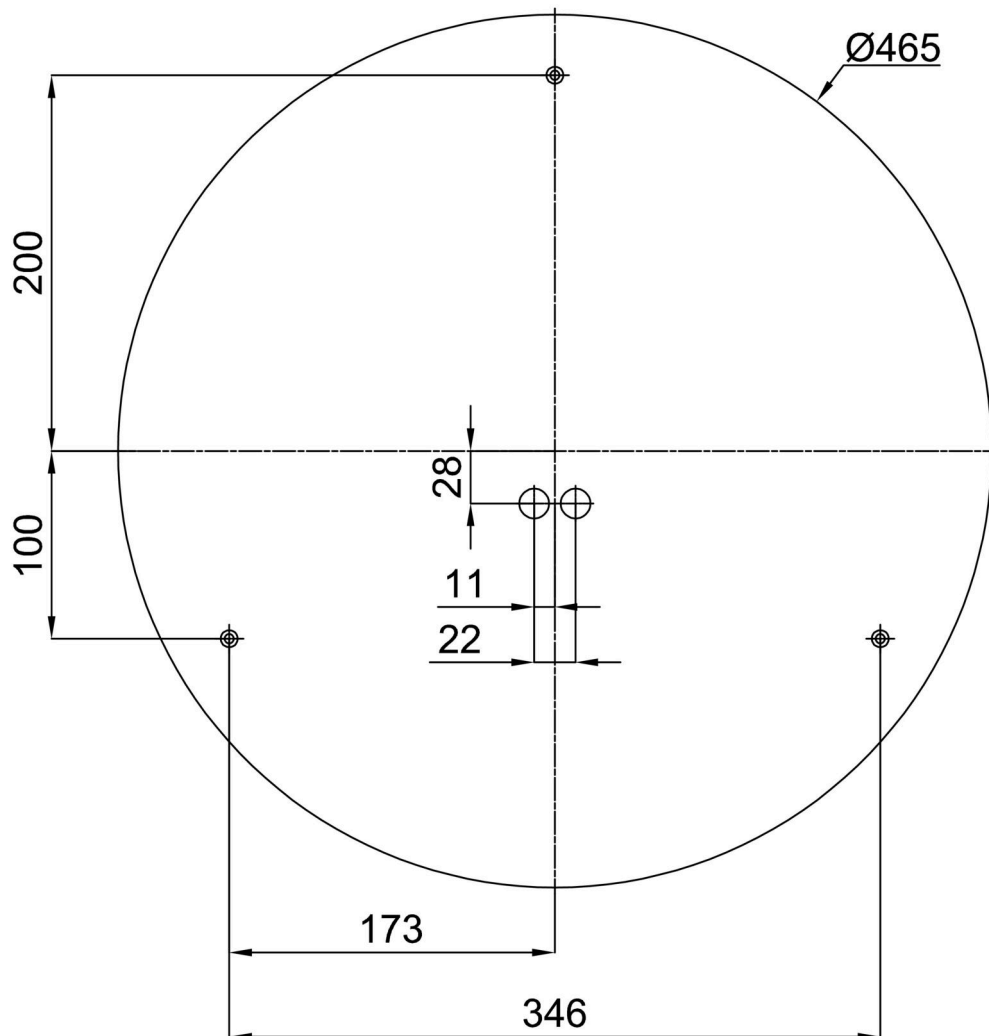

## Technical

Types of luminaires	Dimmable
Mounting type	surface mounted
Base material	steel
Shade material	Black plastic with metal collar
Base color	black Ral9005
Shade color	black
Holding the shade	folding system
Mounting location	ceiling/wall
Width	490 mm
Length	490 mm
Height	80 mm
Diameter	ø 490 mm
mounting holes (diameter)	3xø5mm
Installation wire (diameter)	2xø16mm
Energy Class	D
Operating temperature	from -20°C to +30°C

Installation dimensions:

Additional assortment:

Base for surface mounting

Product code	Name	Color	Description	Picture	Drawing
33503	KN9,K9,B17 /BP	white Ral9003			

Lampshade

Product code	Name	Color	Description	Picture	Drawing
20648	FC3C	black		