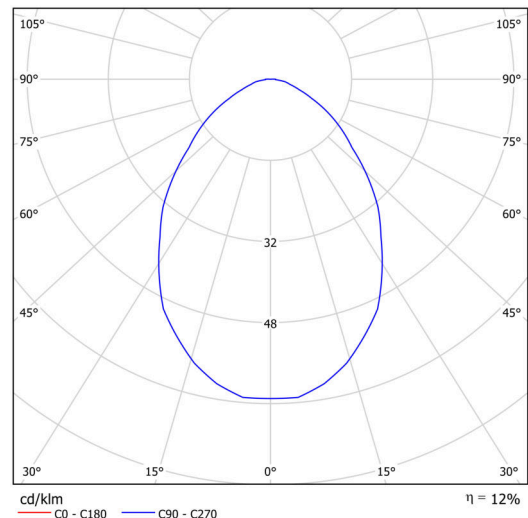

Luminous

Lum. flux of luminaire	850 lm
Lum. flux of light source	7740 lm
Luminaire efficacy	17 lm/W
Temperature	3000 K
Rated life time LED L80/B10	100000 hours
CRI	Ra80
MacAdam	3
Blue light hazard	Risk group 0