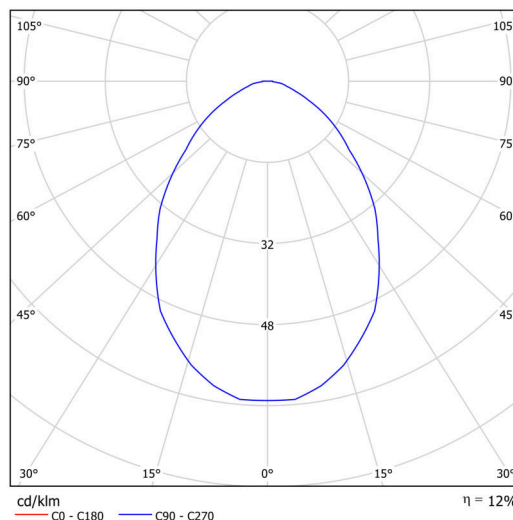

Luminous

Lum. flux of luminaire	930 lm
Lum. flux of light source	7740 lm
Luminaire efficacy	19 lm/W
Temperature	3000 K
Rated life time LED L80/B10	100000 hours
CRI	Ra80
MacAdam	3
Blue light hazard	Risk group 0

Eulum data for calculation programs are available at www.osmont.cz.