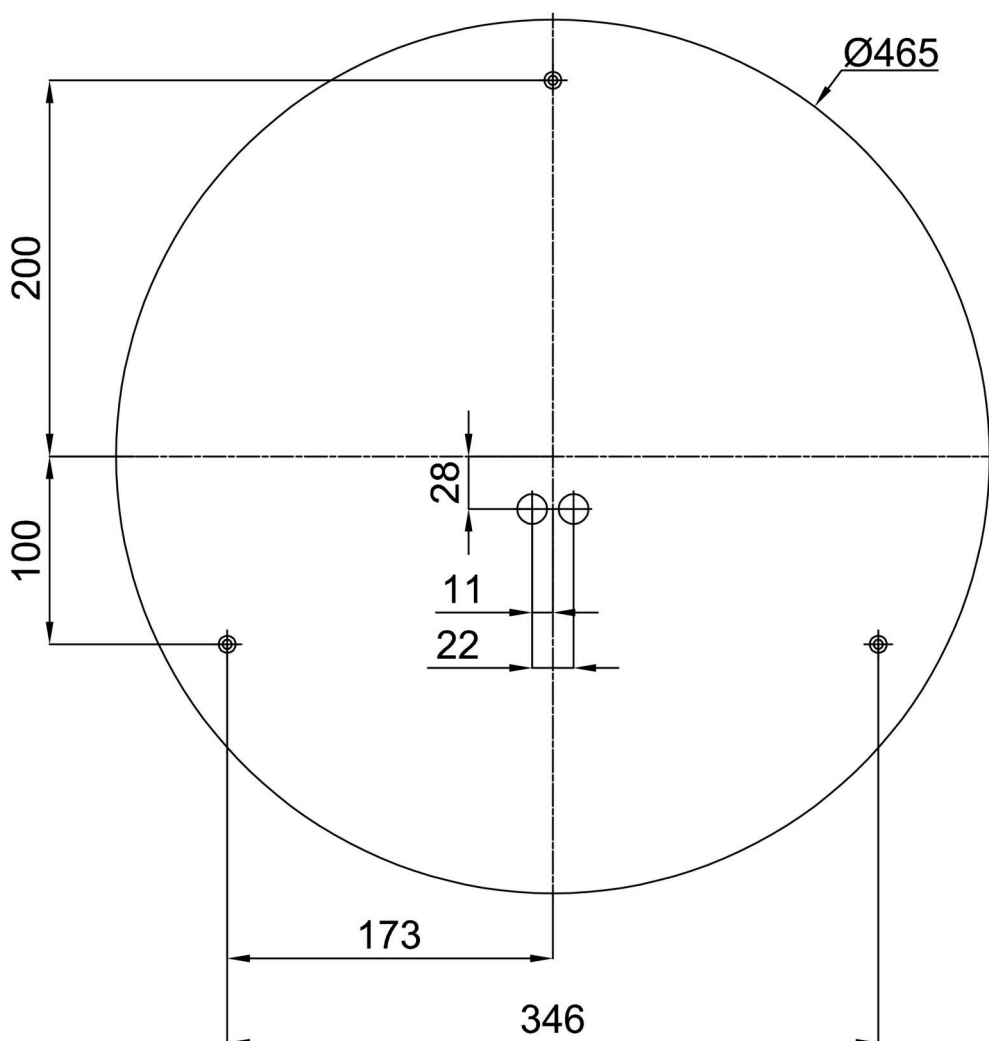

TECHNICAL SHEET

Multipower

Possibility of output adjustment by the user (DIP switch on the current source).

I [mA]	1050	900	850	700	
[%]	100	86	81	67	

Logistic

EAN	8591728081935
Weight NTTO	3.76 Kg
Weight BTTO	4.16 Kg
Warranty*	60 months

*The warranty for the batteries is valid for 12 months from the date of purchase.

Installation dimensions: