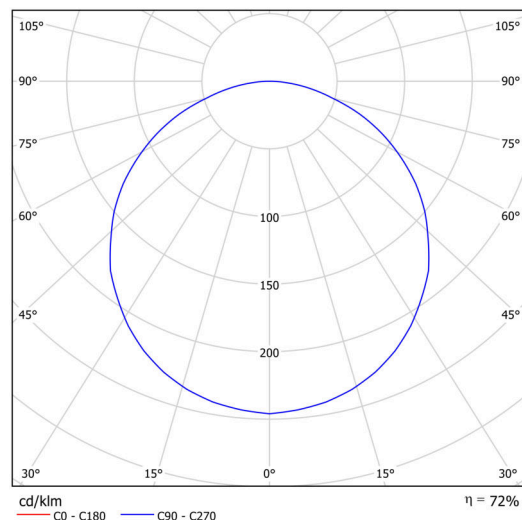

Luminous

Lum. flux of luminaire	3260 lm
Lum. flux of light source	5090 lm
Luminaire efficacy	98 lm/W
Temperature	2700-6500 K
Rated life time LED L80/B10	100000 hours
CRI	Ra80
MacAdam	3
Blue light hazard	Risk group 0

Eulum data for calculation programs are available at www.osmont.cz.