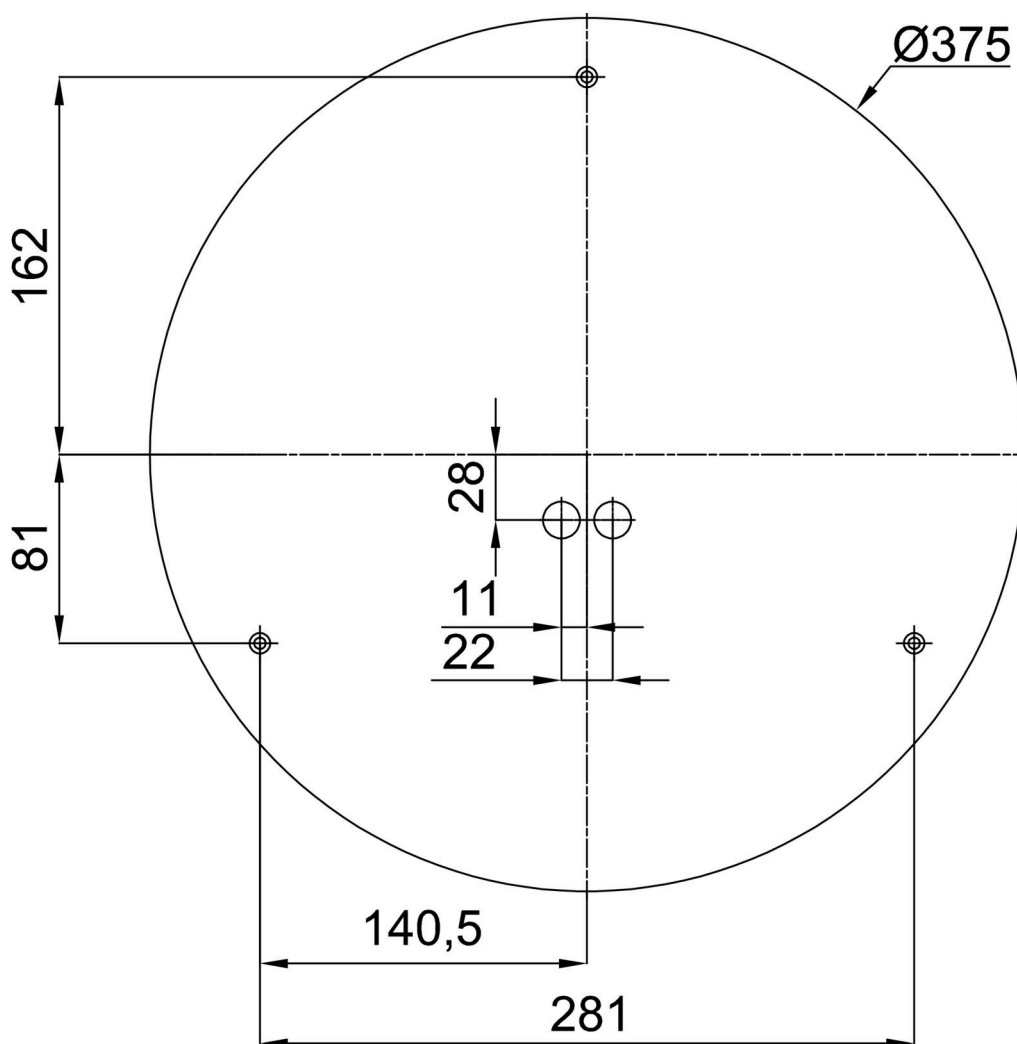

Technical

| | |
|------------------------------|-------------------------------------|
| Types of luminaires | Tunable White |
| Mounting type | surface mounted |
| Base material | steel |
| Shade material | Plastic opal (FO) with metal collar |
| Base color | black Ral9005 |
| Shade color | white - black |
| Holding the shade | folding system |
| Mounting location | ceiling/wall |
| Width | 395 mm |
| Length | 395 mm |
| Height | 80 mm |
| Diameter | ø 395 mm |
| mounting holes (diameter) | 3xø5mm |
| Installation wire (diameter) | 2xø16mm |
| Energy Class | D |
| Operating temperature | from -20°C to +30°C |

*The warranty for the batteries is valid for 12 months from the date of purchase.

Installation dimensions:

Additional assortment:

Base for surface mounting

| Product code | Name | Color | Description | Picture | Drawing |
|--------------|-----------|------------------|-------------|--|---|
| 33502 | KN8,K8/BP | white Ra19003 | |  |  |

Lampshade

| Product code | Name | Color | Description | Picture | Drawing |
|--------------|------|------------------|-------------|--|---------|
| 20640 | F02C | white - black | |  | |