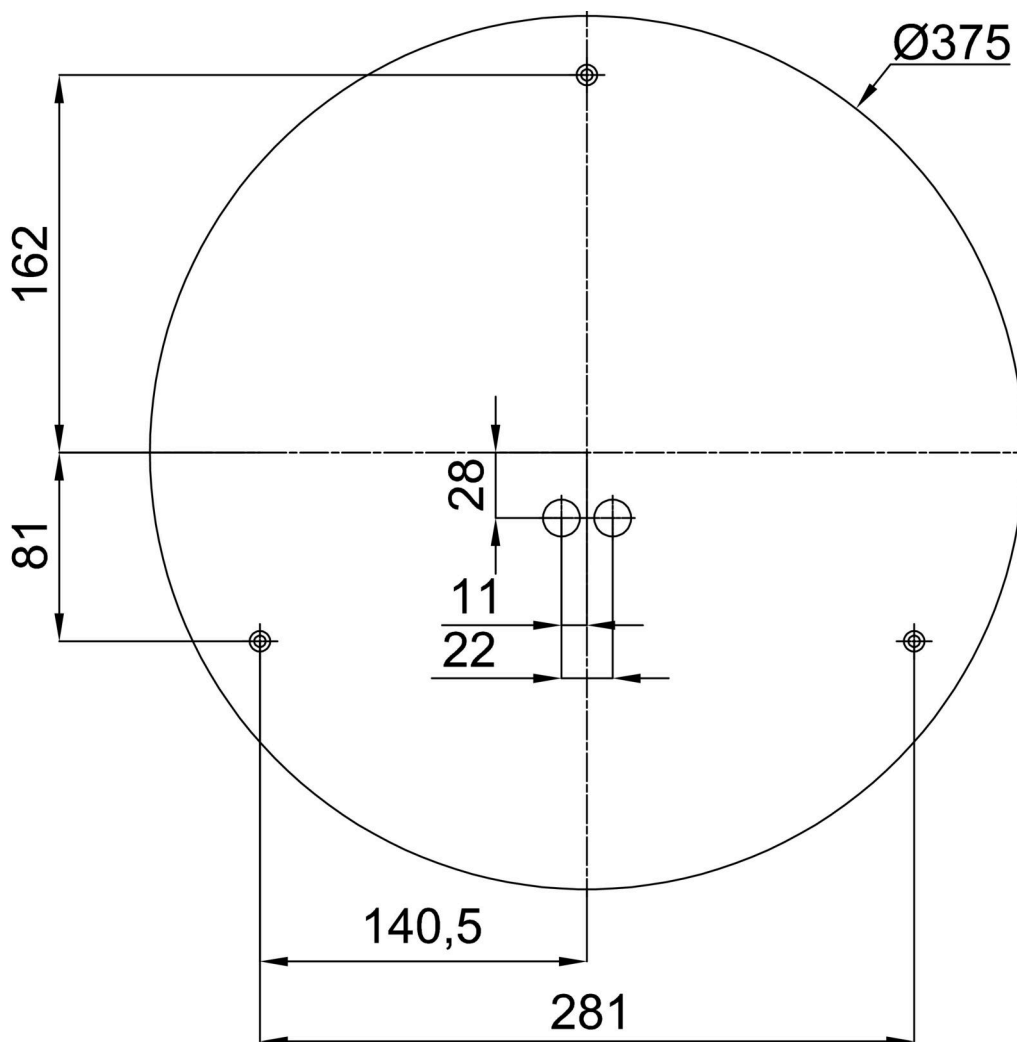

## Technical

Types of luminaires	Emergency combined + sensor
Mounting type	surface mounted
Base material	steel
Shade material	Plastic opal (FO) with metal collar
Base color	black Ral9005
Shade color	white - black
Holding the shade	folding system
Mounting location	ceiling/wall
Width	395 mm
Length	395 mm
Height	80 mm
Diameter	ø 395 mm
mounting holes (diameter)	3xø5mm
Installation wire (diameter)	2xØ16mm
Energy Class	D
Operating temperature	from -20°C to +30°C

## Installation dimensions:

Additional assortment:

Base for surface mounting

Product code	Name	Color	Description	Picture	Drawing
33502	KN8,K8/BP	white Ra19003			

Lampshade

Product code	Name	Color	Description	Picture	Drawing
20640	F02C	white - black		