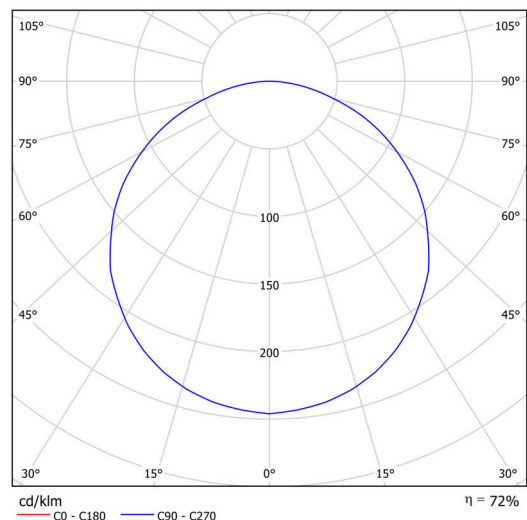

Luminous

Lum. flux of luminaire	3370 lm
Lum. flux of light source	5270 lm
Luminaire efficacy	99 lm/W
Temperature	4000 K
Rated life time LED L80/B10	100000 hours
CRI	Ra80
MacAdam	3
Blue light hazard	Risk group 0