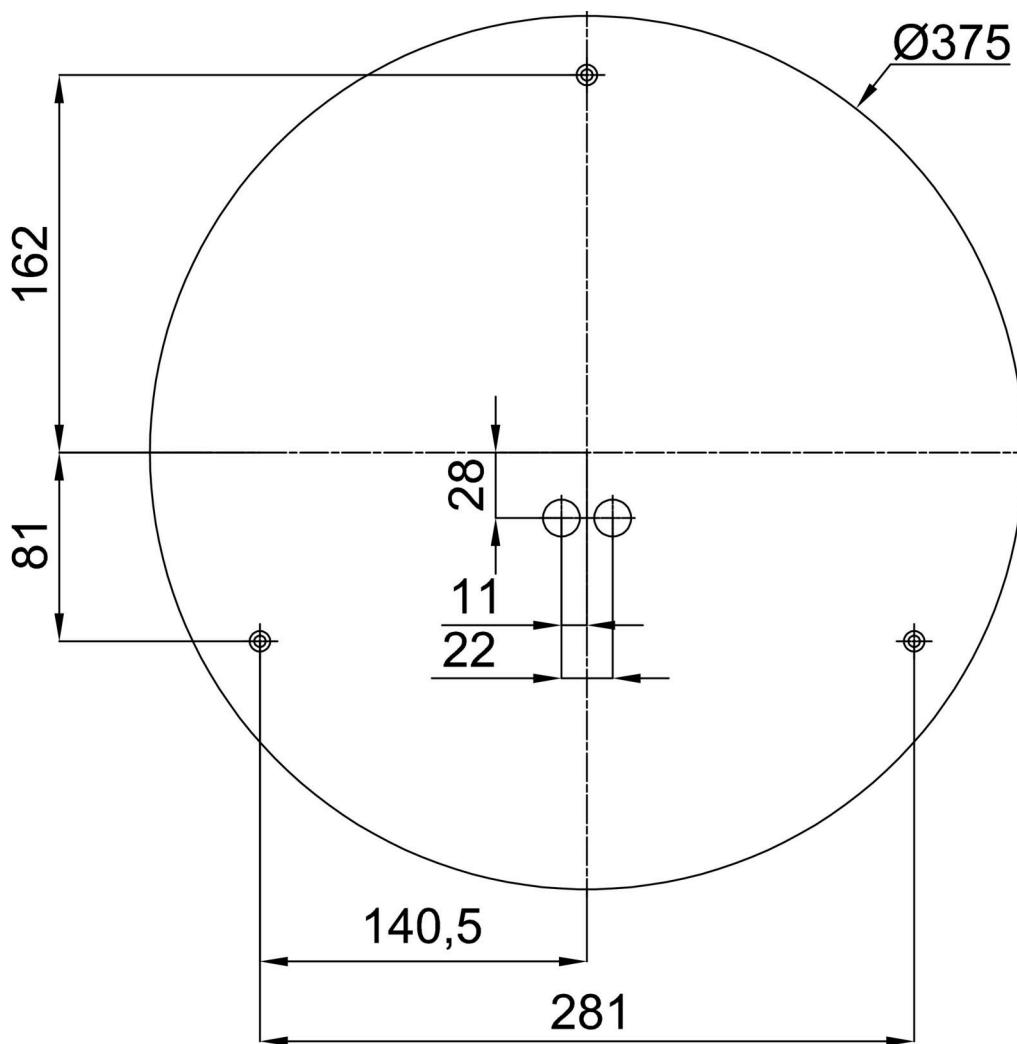

## Technical

Types of luminaires	Emergency combined + sensor
Mounting type	surface mounted
Base material	steel
Shade material	Plastic opal (FO) with metal collar
Base color	white Ral9003
Shade color	white
Holding the shade	folding system
Mounting location	ceiling/wall
Width	395 mm
Length	395 mm
Height	80 mm
Diameter	ø 395 mm
mounting holes (diameter)	3xø5mm
Installation wire (diameter)	2xø16mm
Energy Class	D
Operating temperature	from -20°C to +30°C

## Installation dimensions:

Additional assortment:

Base for surface mounting

Product code	Name	Color	Description	Picture	Drawing
33502	KN8,K8/BP	white Ra19003			

Lampshade

Product code	Name	Color	Description	Picture	Drawing
20637	F02B	white		