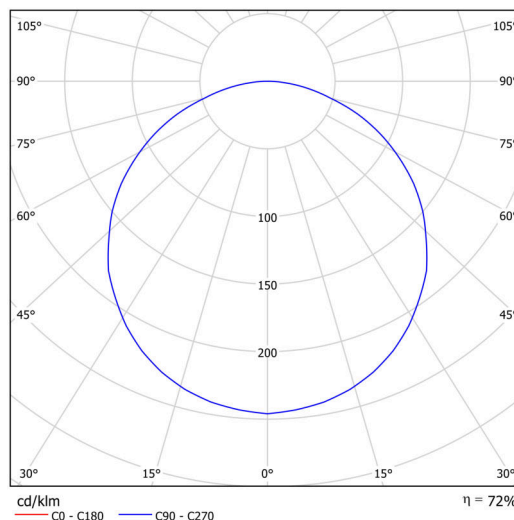

Luminous

Lum. flux of luminaire	2780 lm
Lum. flux of light source	3910 lm
Luminaire efficacy	115 lm/W
Temperature	4000 K
Rated life time LED L80/B10	100000 hours
CRI	Ra80
MacAdam	3
Blue light hazard	Risk group 0