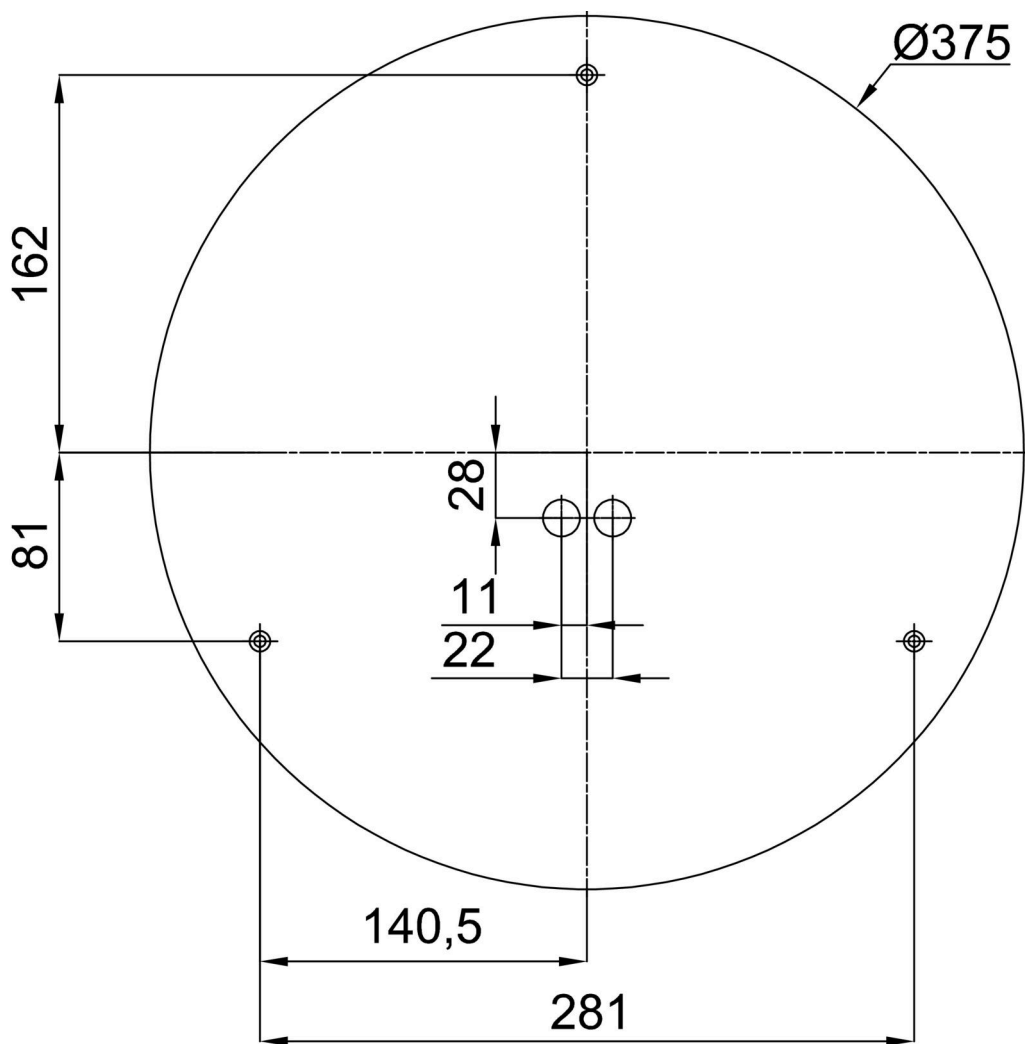

Technical

Types of luminaires	Dimmable
Mounting type	surface mounted
Base material	steel
Shade material	Plastic opal (FO) with metal collar
Base color	white Ral9003
Shade color	white
Holding the shade	folding system
Mounting location	ceiling/wall
Width	395 mm
Length	395 mm
Height	80 mm
Diameter	ø 395 mm
mounting holes (diameter)	3xø5mm
Installation wire (diameter)	2xø16mm
Energy Class	D
Operating temperature	from -20°C to +30°C

Installation dimensions:

Additional assortment:

Base for surface mounting

Product code	Name	Color	Description	Picture	Drawing
33502	KN8,K8/BP	white Ra19003			

Lampshade

Product code	Name	Color	Description	Picture	Drawing
20637	F02B	white		