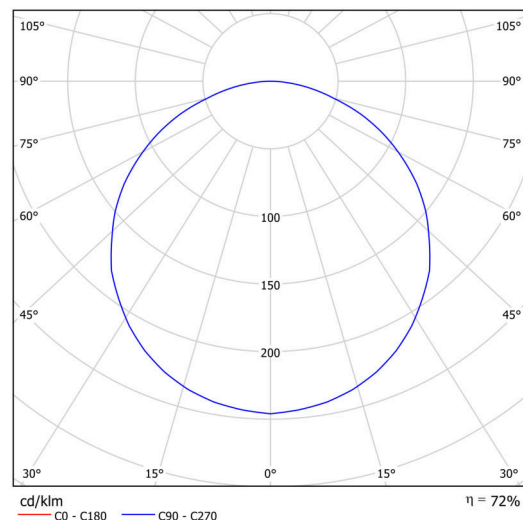

Luminous

Lum. flux of luminaire	2780 lm
Lum. flux of light source	3910 lm
Luminaire efficacy	115 lm/W
Temperature	4000 K
Rated life time LED L80/B10	100000 hours
CRI	Ra80
MacAdam	3
Blue light hazard	Risk group 0