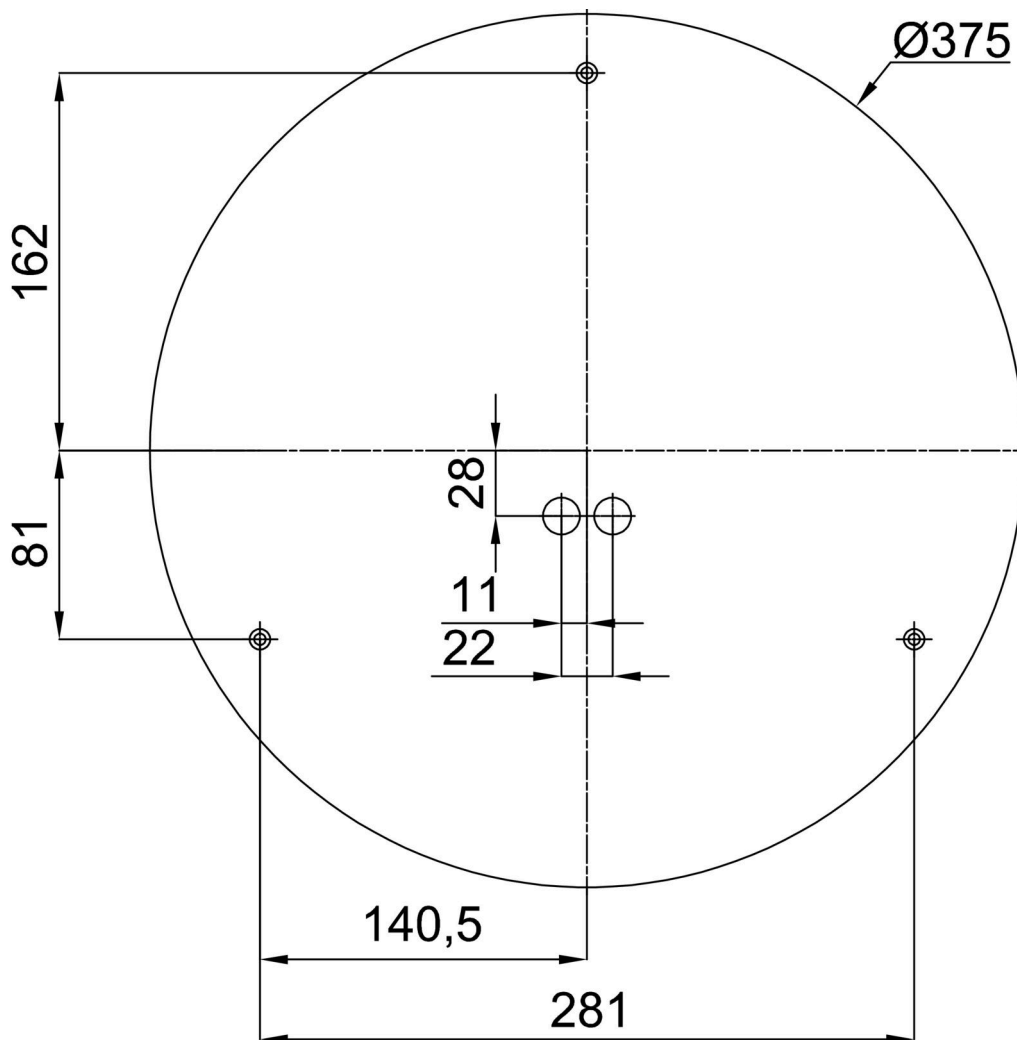

TECHNICAL SHEET

Eulum data for calculation programs are available at www.osmont.cz.

Multipower

Possibility of output adjustment by the user (DIP switch on the current source).

I [mA]	700	600	500	400	
[%]	100	86	71	57	

Logistic

EAN	8591728081324
Weight NTTO	2.7 Kg
Weight BTTO	3.1 Kg
Warranty*	60 months

*The warranty for the batteries is valid for 12 months from the date of purchase.

Installation dimensions: