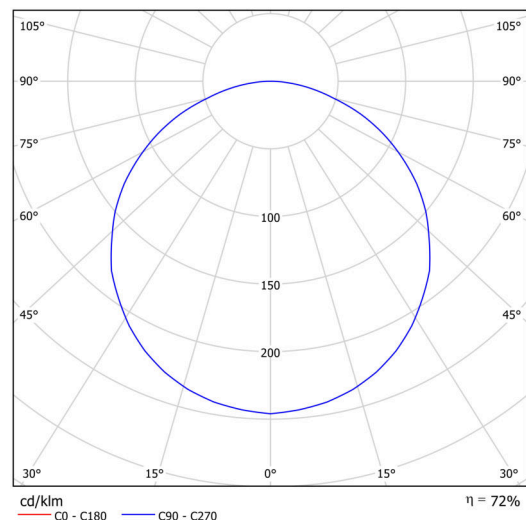

Luminous

Lum. flux of luminaire	3590 lm
Lum. flux of light source	5050 lm
Luminaire efficacy	105 lm/W
Temperature	3000 K
Rated life time LED L80/B10	100000 hours
CRI	Ra80
MacAdam	3
Blue light hazard	Risk group 0