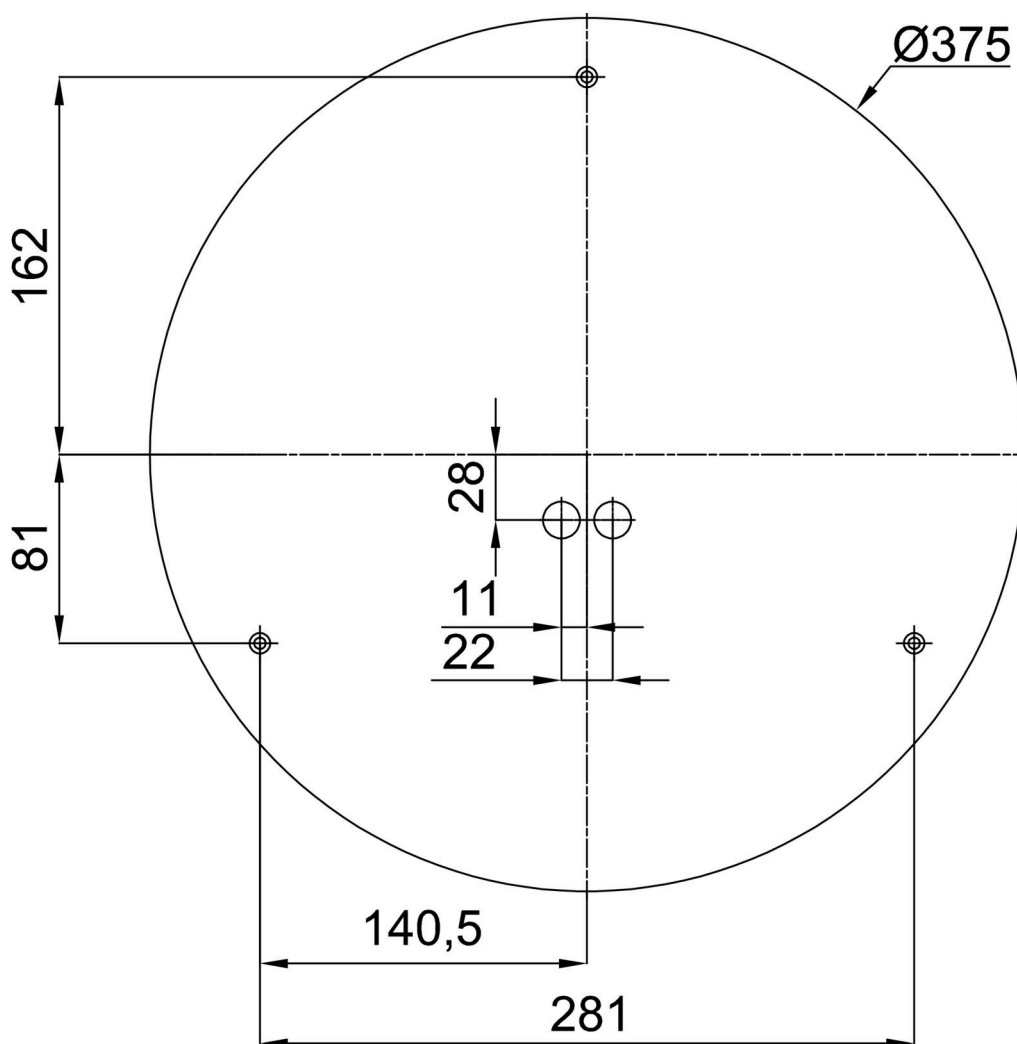

Technical

Types of luminaires	Dimmable
Mounting type	surface mounted
Base material	steel
Shade material	Black plastic with metal collar
Base color	black Ral9005
Shade color	black
Holding the shade	folding system
Mounting location	ceiling/wall
Width	395 mm
Length	395 mm
Height	80 mm
Diameter	ø 395 mm
mounting holes (diameter)	3xø5mm
Installation wire (diameter)	2xø16mm
Energy Class	D
Operating temperature	from -20°C to +30°C

Installation dimensions:

Additional assortment:

Base for surface mounting

Product code	Name	Color	Description	Picture	Drawing
33502	KN8,K8/BP	white Ral9003			

Lampshade

Product code	Name	Color	Description	Picture	Drawing
20642	FC2C	black		