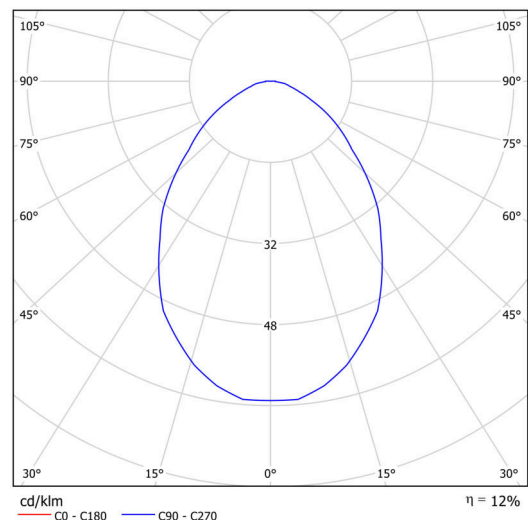

Luminous

Lum. flux of luminaire	580 lm
Lum. flux of light source	5270 lm
Luminaire efficacy	17 lm/W
Temperature	4000 K
Rated life time LED L80/B10	100000 hours
CRI	Ra80
MacAdam	3
Blue light hazard	Risk group 0