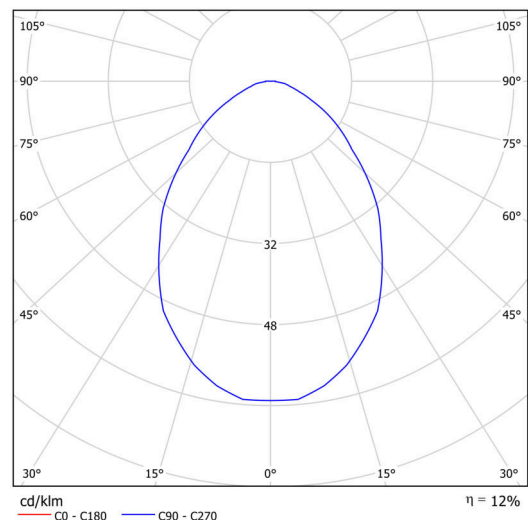

Luminous

Lum. flux of luminaire	630 lm
Lum. flux of light source	5270 lm
Luminaire efficacy	18 lm/W
Temperature	4000 K
Rated life time LED L80/B10	100000 hours
CRI	Ra80
MacAdam	3
Blue light hazard	Risk group 0