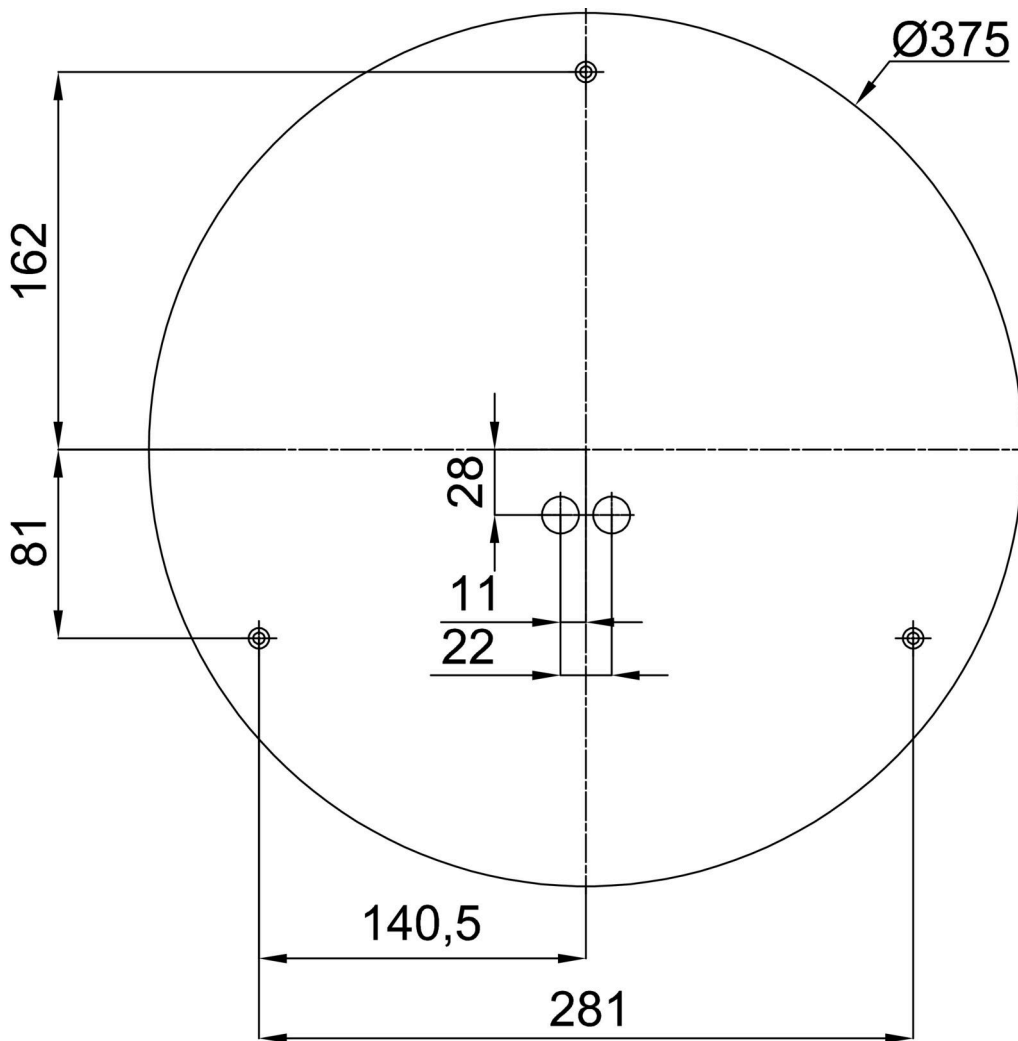

## Technical

Types of luminaires	Dimmable
Mounting type	surface mounted
Base material	steel
Shade material	Black plastic with metal collar
Base color	white Ral9003
Shade color	white - black
Holding the shade	folding system
Mounting location	ceiling/wall
Width	395 mm
Length	395 mm
Height	80 mm
Diameter	ø 395 mm
mounting holes (diameter)	3xø5mm
Installation wire (diameter)	2xø16mm
Energy Class	D
Operating temperature	from -20°C to +30°C

Installation dimensions:

Additional assortment:

Base for surface mounting

Product code	Name	Color	Description	Picture	Drawing
33502	KN8,K8/BP	white Ra19003			

Lampshade

Product code	Name	Color	Description	Picture	Drawing
20639	FC2B	white - black		