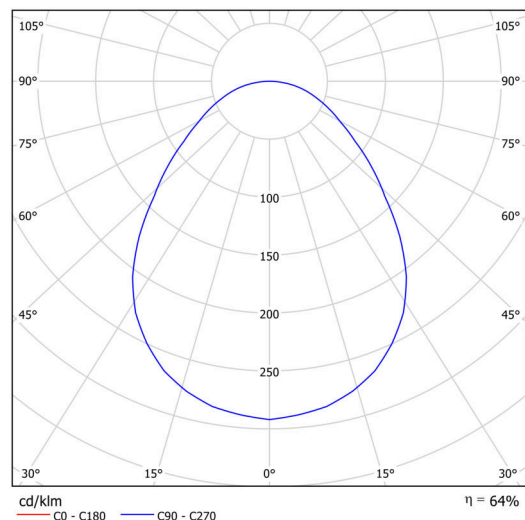

Luminous

Lum. flux of luminaire	1710 lm
Lum. flux of light source	2810 lm
Lum. flux of light source in emergency mode	200 lm
Temperature	4000 K
Rated life time LED L80/B10	100000 hours
CRI	Ra80
MacAdam	3
Blue light hazard	Risk group 0