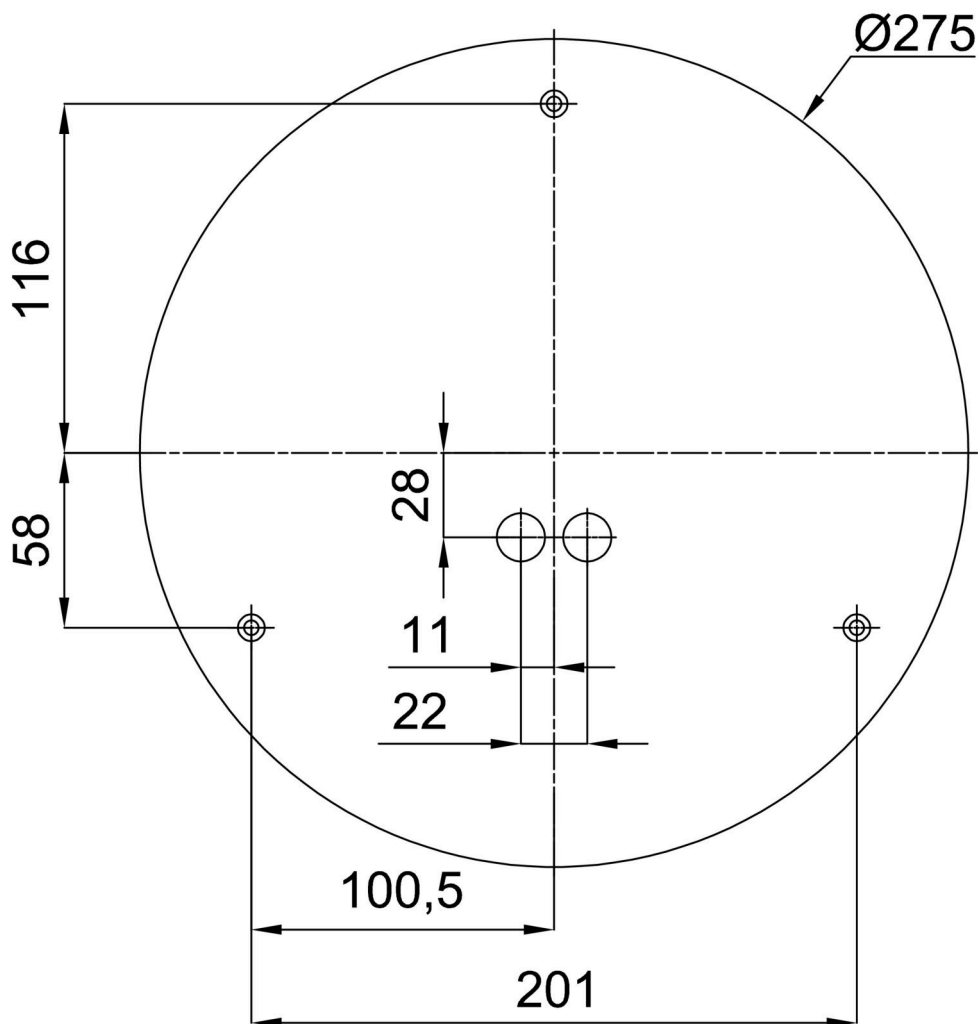

TECHNICAL SHEET

Eulum data for calculation programs are available at www.osmont.cz.

Multipower

Possibility of output adjustment by the user (DIP switch on the current source).

I [mA]	700	600	500	400	
[%]	100	86	71	57	

Logistic

EAN	8591728083502
Weight NTTO	1.6 Kg
Weight BTTO	1.9 Kg
Warranty*	60 months

*The warranty for the batteries is valid for 12 months from the date of purchase.

Installation dimensions: