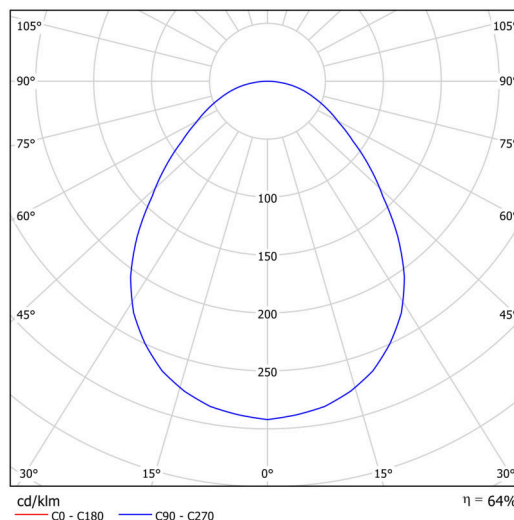

Luminous

Lum. flux of luminaire	1120 lm
Lum. flux of light source	2080 lm
Luminaire efficacy	86 lm/W
Temperature	4000 K
Rated life time LED L80/B10	100000 hours
CRI	Ra80
MacAdam	3
Blue light hazard	Risk group 0