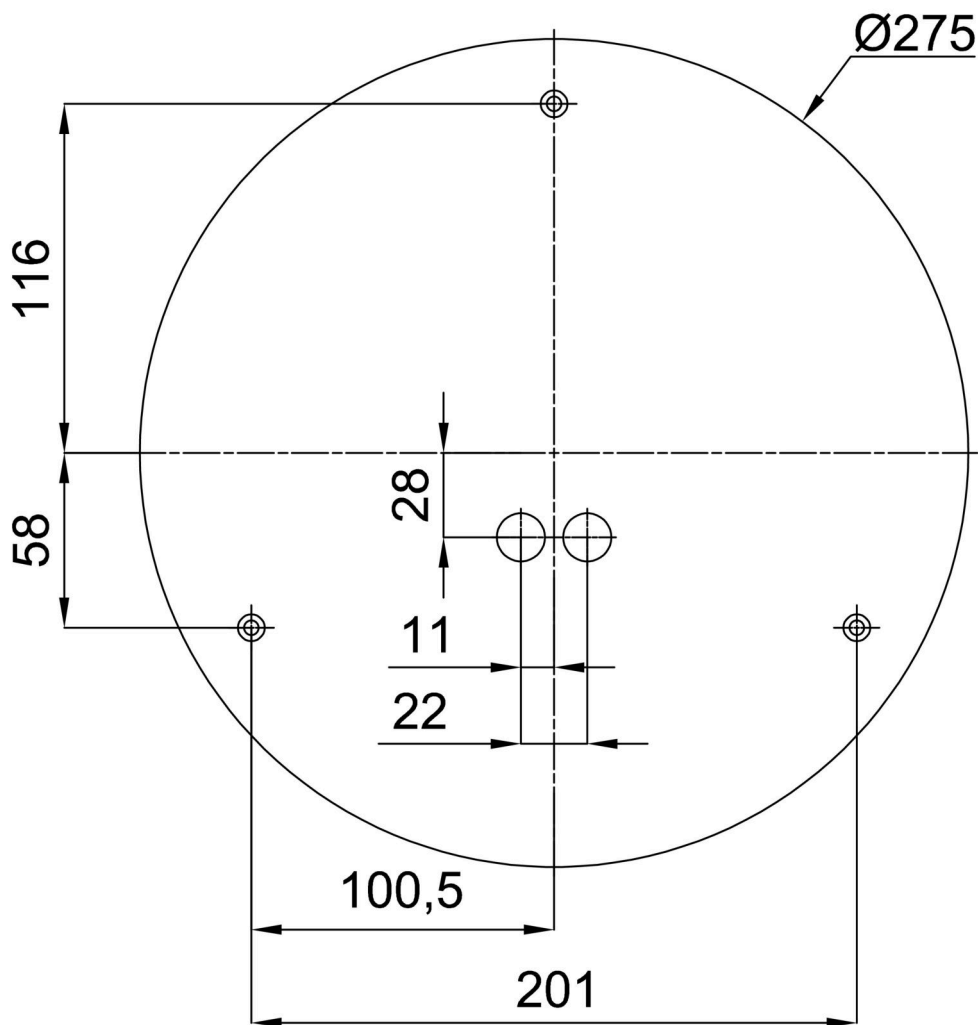

Technical

Types of luminaires	Emergency combined
Mounting type	surface mounted
Base material	steel
Shade material	Plastic opal prismatic (FOP) with metal collar
Base color	black Ral9005
Shade color	white - black
Holding the shade	folding system
Mounting location	ceiling/wall
Width	300 mm
Length	300 mm
Height	80 mm
Diameter	ø 300 mm
mounting holes (diameter)	3xø5mm
Installation wire (diameter)	2xø16mm
Energy Class	D
Operating temperature	from 0°C to +30°C

Luminous

Lum. flux of luminaire	1120 lm
Lum. flux of light source	2080 lm
Luminaire efficacy	86 lm/W
Temperature	4000 K
Rated life time LED L80/B10	100000 hours
CRI	Ra80
MacAdam	3
Blue light hazard	Risk group 0

Installation dimensions:

Additional assortment:

Base for surface mounting

Product code	Name	Color	Description	Picture	Drawing
33501	KN6,K6/BP	white Ra19003			

Lampshade

Product code	Name	Color	Description	Picture	Drawing
20635	FOP1C	white - black		