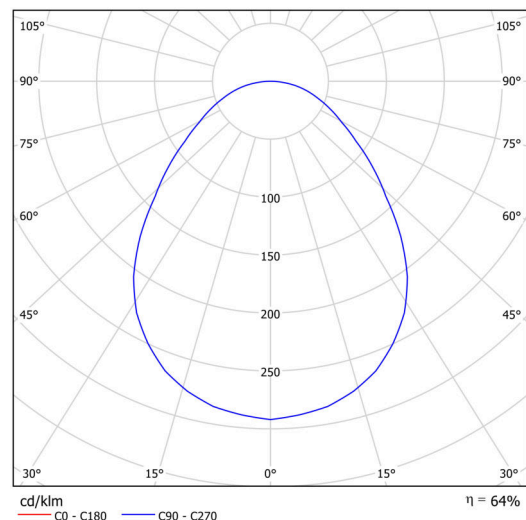

Luminous

Lum. flux of luminaire	1450 lm
Lum. flux of light source	2690 lm
Lum. flux of light source in emergency mode	200 lm
Temperature	3000 K
Rated life time LED L80/B10	100000 hours
CRI	Ra80
MacAdam	3
Blue light hazard	Risk group 0