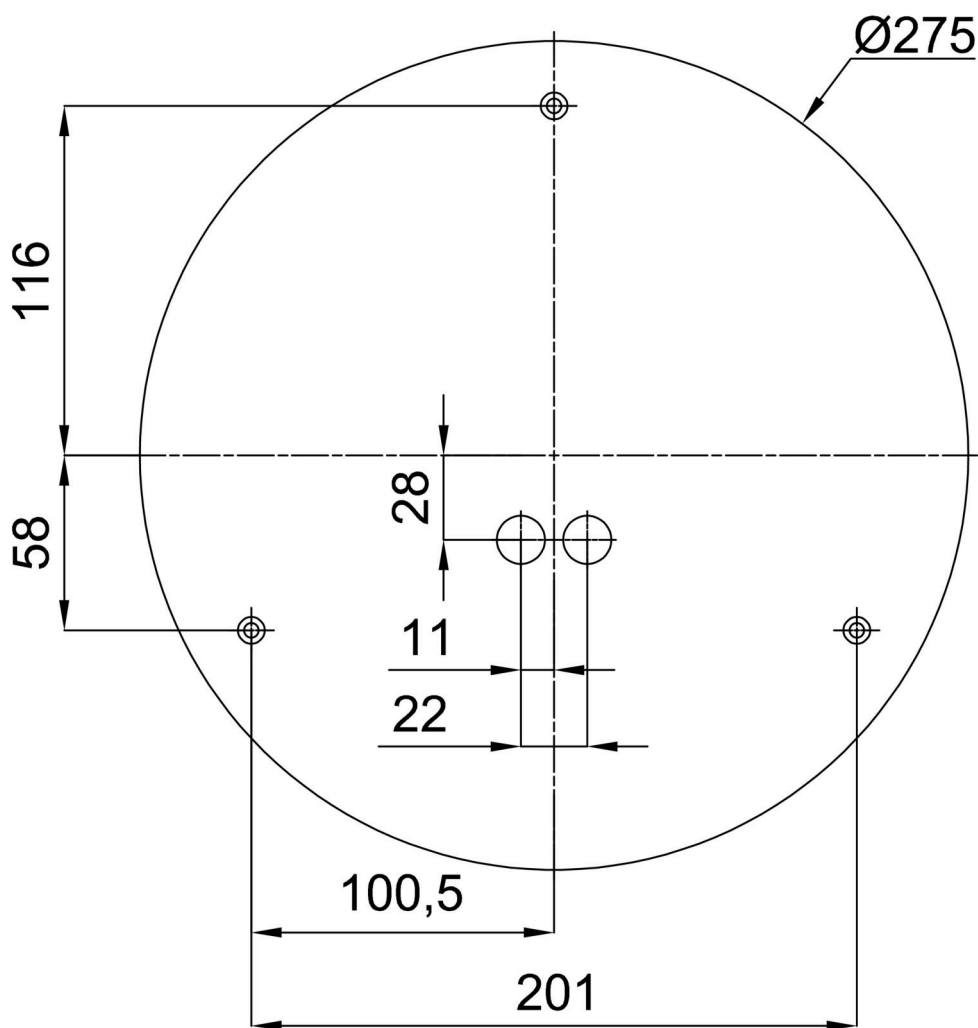

TECHNICAL SHEET

Multipower

Possibility of output adjustment by the user (DIP switch on the current source).

I [mA]	700	600	500	400	
[%]	100	86	71	57	

Logistic

EAN	8591728081140
Weight NTTO	1.6 Kg
Weight BTTO	1.9 Kg
Warranty*	60 months

*The warranty for the batteries is valid for 12 months from the date of purchase.

Installation dimensions: