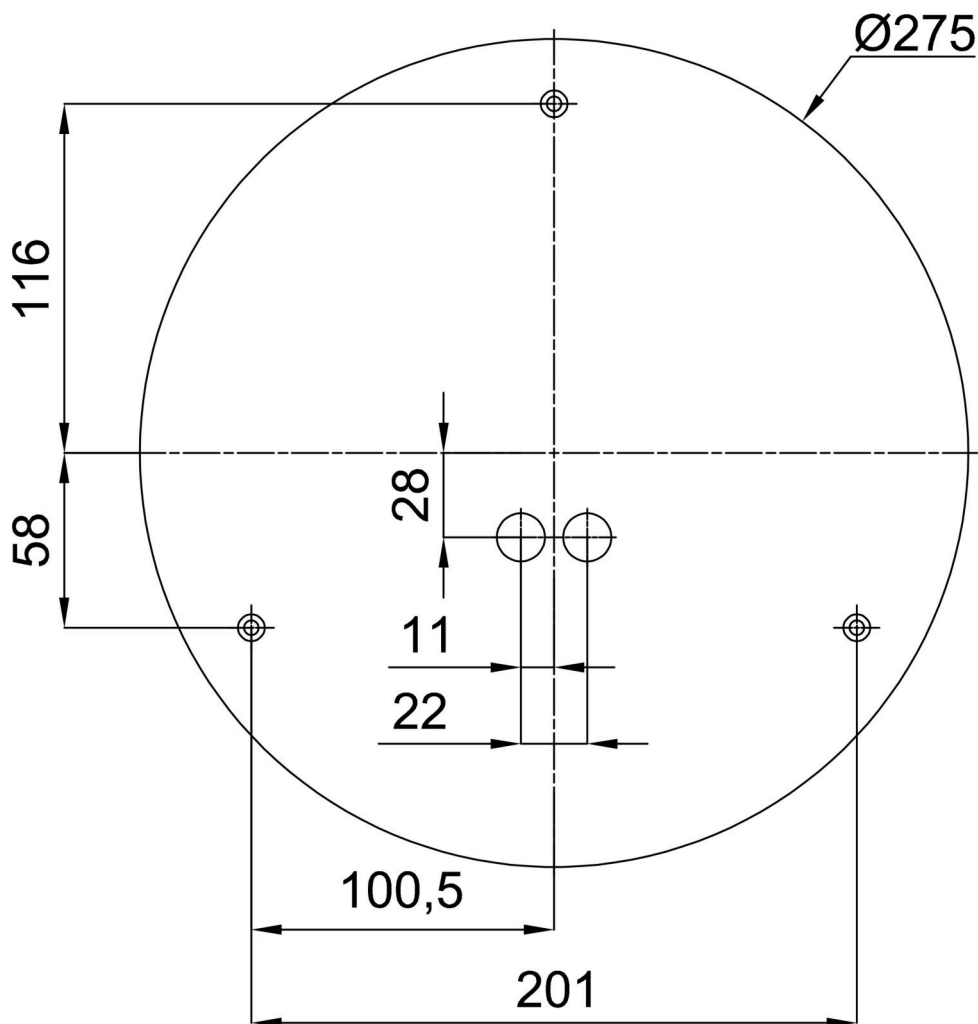

TECHNICAL SHEET

Eulum data for calculation programs are available at www.osmont.cz.

Multipower

Possibility of output adjustment by the user (DIP switch on the current source).

I [mA]	700	600	500	400	
[%]	100	86	71	57	

Logistic

EAN	8591728080921
Weight NTTO	1.6 Kg
Weight BTTO	1.9 Kg
Warranty*	60 months

*The warranty for the batteries is valid for 12 months from the date of purchase.

Installation dimensions: