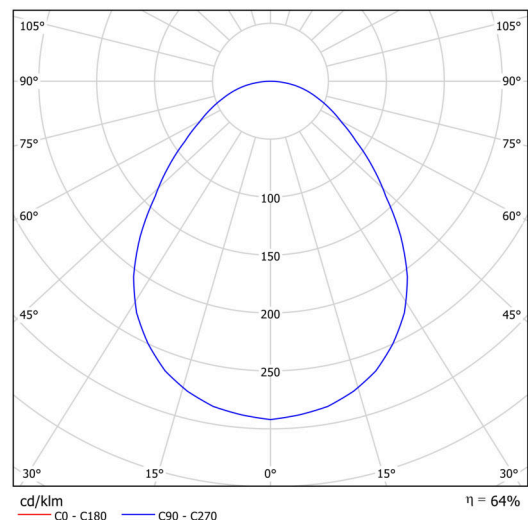

Luminous

Lum. flux of luminaire	1640 lm
Lum. flux of light source	2690 lm
Luminaire efficacy	91 lm/W
Temperature	3000 K
Rated life time LED L80/B10	100000 hours
CRI	Ra80
MacAdam	3
Blue light hazard	Risk group 0