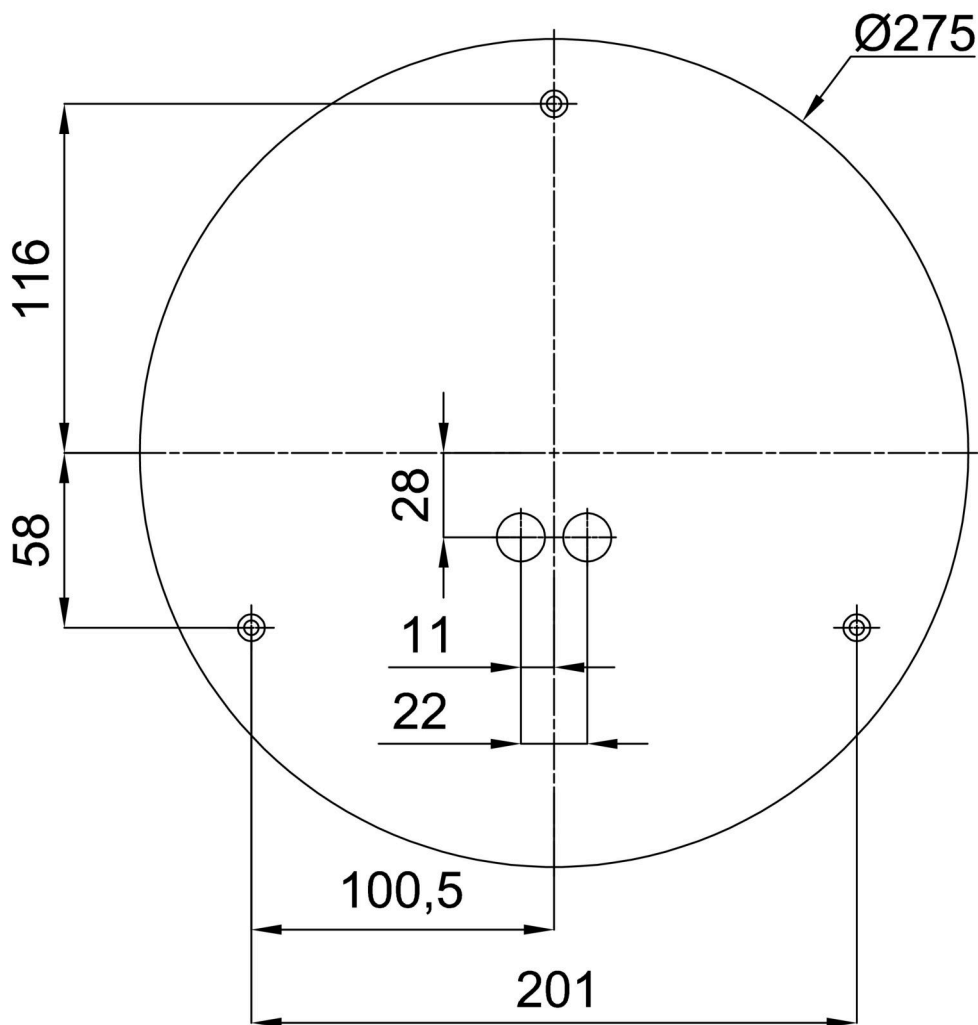

Logistic

EAN	8591728080853
Weight NTTO	1.6 Kg
Weight BTTO	1.9 Kg
Warranty*	60 months

*The warranty for the batteries is valid for 12 months from the date of purchase.

Installation dimensions: