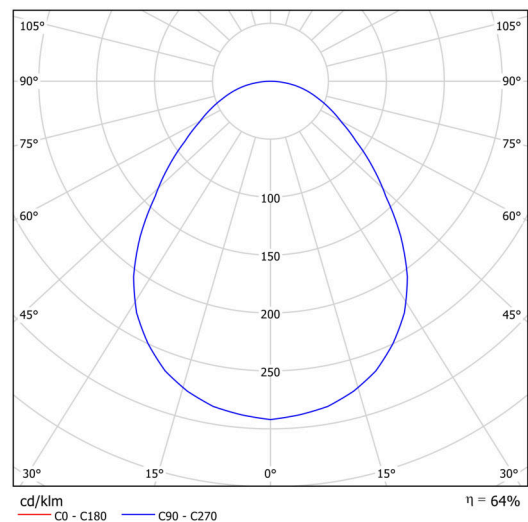

Luminous

Lum. flux of luminaire	1220 lm
Lum. flux of light source	2000 lm
Luminaire efficacy	93 lm/W
Temperature	3000 K
Rated life time LED L80/B10	100000 hours
CRI	Ra80
MacAdam	3
Blue light hazard	Risk group 0