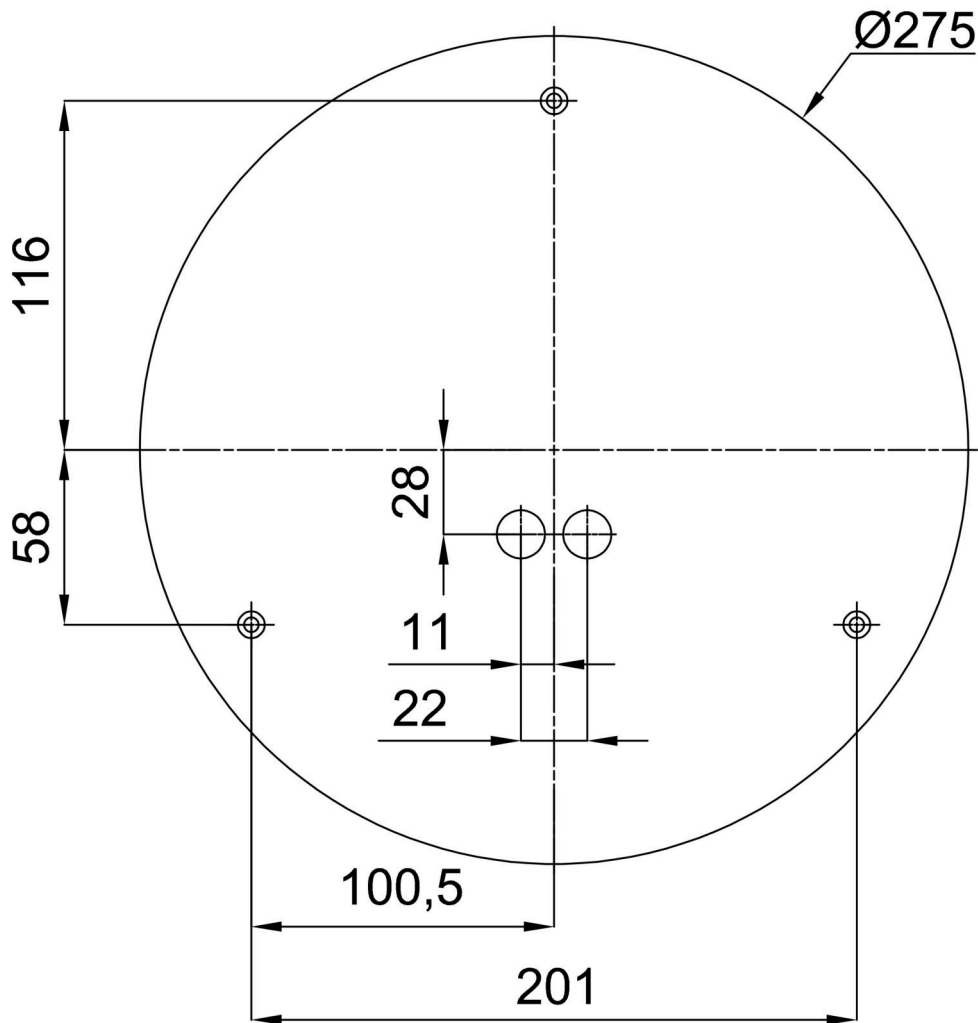

Technical

| | |
|------------------------------|-------------------------------------|
| Types of luminaires | Tunable White |
| Mounting type | surface mounted |
| Base material | steel |
| Shade material | Plastic opal (FO) with metal collar |
| Base color | black Ral9005 |
| Shade color | white - black |
| Holding the shade | folding system |
| Mounting location | ceiling/wall |
| Width | 300 mm |
| Length | 300 mm |
| Height | 80 mm |
| Diameter | ø 300 mm |
| mounting holes (diameter) | 3xø5mm |
| Installation wire (diameter) | 2xø16mm |
| Energy Class | D |
| Operating temperature | from -20°C to +30°C |

*The warranty for the batteries is valid for 12 months from the date of purchase.

Installation dimensions:

Additional assortment:

Base for surface mounting

| Product code | Name | Color | Description | Picture | Drawing |
|--------------|-----------|------------------|-------------|--|---|
| 33501 | KN6,K6/BP | white Ra19003 | |  |  |