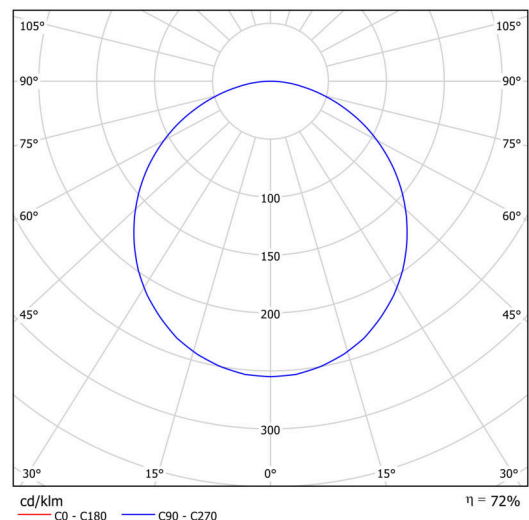

Luminous

Lum. flux of luminaire	1730 lm
Lum. flux of light source	2710 lm
Luminaire efficacy	96 lm/W
Temperature	2700-6500 K
Rated life time LED L80/B10	100000 hours
CRI	Ra80
MacAdam	3
Blue light hazard	Risk group 0

Eulum data for calculation programs are available at www.osmont.cz.