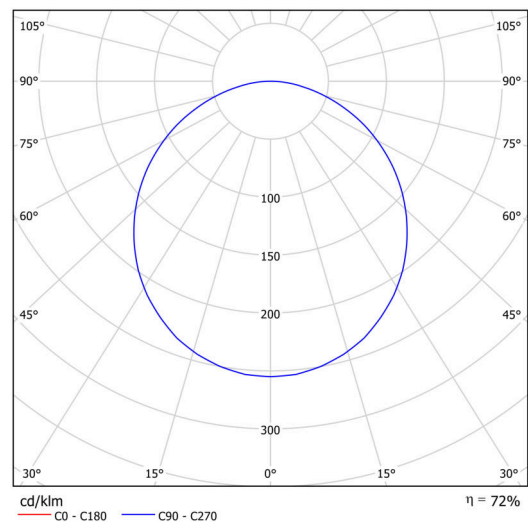

Luminous

Lum. flux of luminaire	1800 lm
Lum. flux of light source	2810 lm
Luminaire efficacy	100 lm/W
Temperature	4000 K
Rated life time LED L80/B10	100000 hours
CRI	Ra80
MacAdam	3
Blue light hazard	Risk group 0