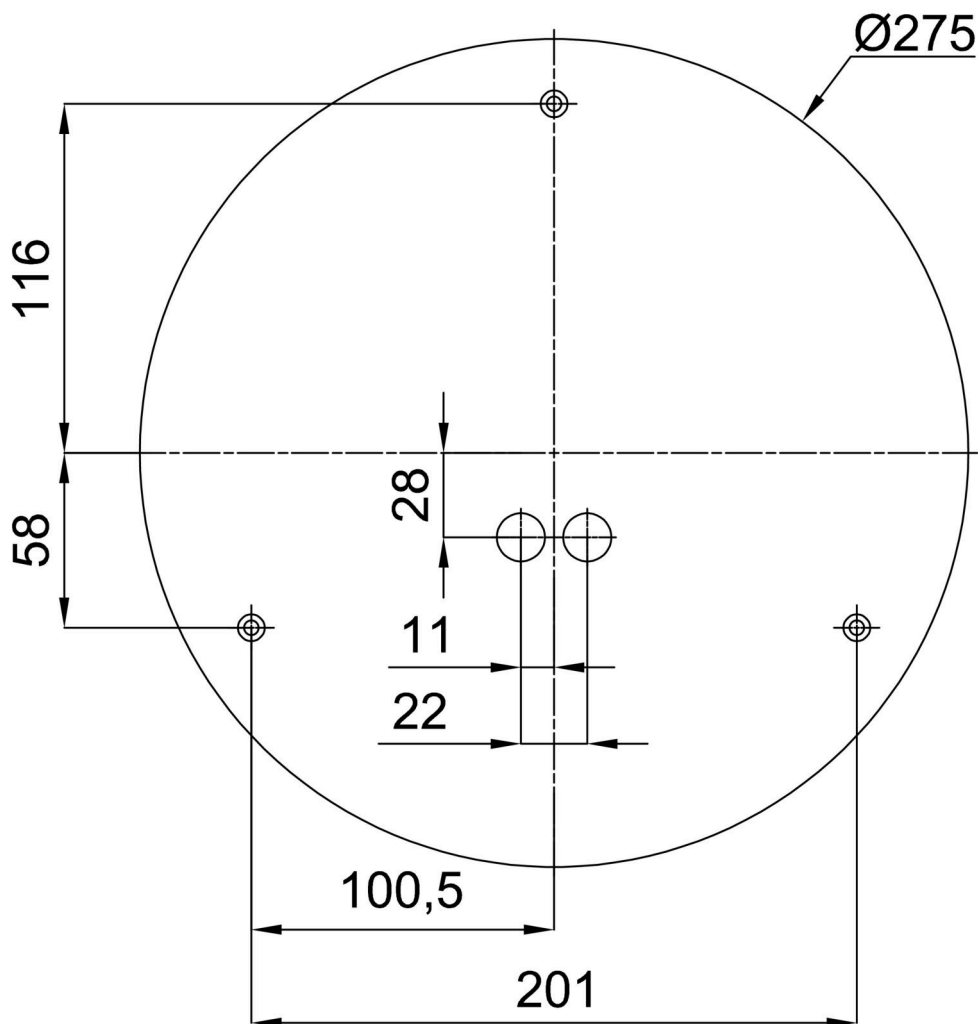

TECHNICAL SHEET

Eulum data for calculation programs are available at www.osmont.cz.

Multipower

Possibility of output adjustment by the user (DIP switch on the current source).

I [mA]	700	600	500	400	
[%]	100	86	71	57	

Logistic

EAN	8591728083380
Weight NTTO	1.6 Kg
Weight BTTO	1.9 Kg
Warranty*	60 months

*The warranty for the batteries is valid for 12 months from the date of purchase.

Installation dimensions: