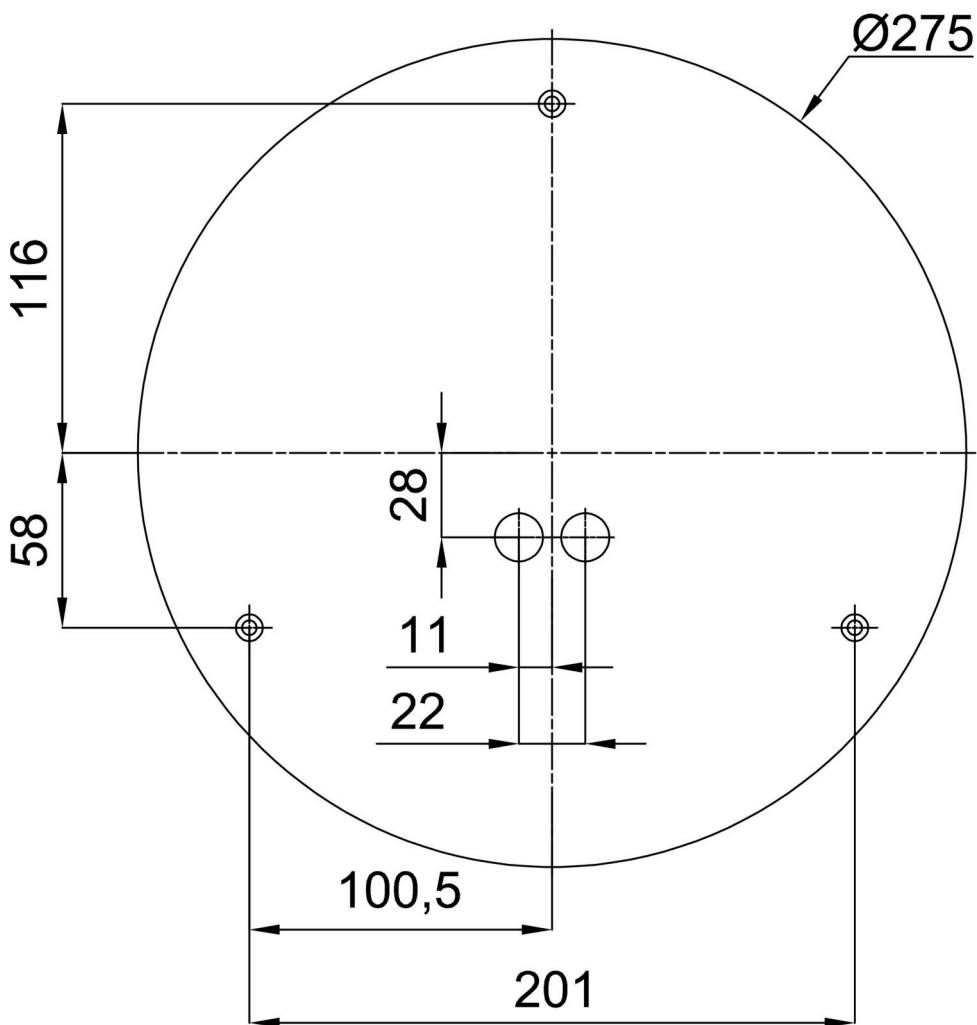

Technical

Types of luminaires	Emergency combined
Mounting type	surface mounted
Base material	steel
Shade material	Plastic opal (FO) with metal collar
Base color	black Ral9005
Shade color	white - black
Holding the shade	folding system
Mounting location	ceiling/wall
Width	300 mm
Length	300 mm
Height	80 mm
Diameter	ø 300 mm
mounting holes (diameter)	3xø5mm
Installation wire (diameter)	2xø16mm
Energy Class	D
Operating temperature	from 0°C to +30°C

Installation dimensions:

Additional assortment:

Base for surface mounting

Product code	Name	Color	Description	Picture	Drawing
33501	KN6,K6/BP	white Ra19003			

Lampshade

Product code	Name	Color	Description	Picture	Drawing
20634	F01C	white - black		