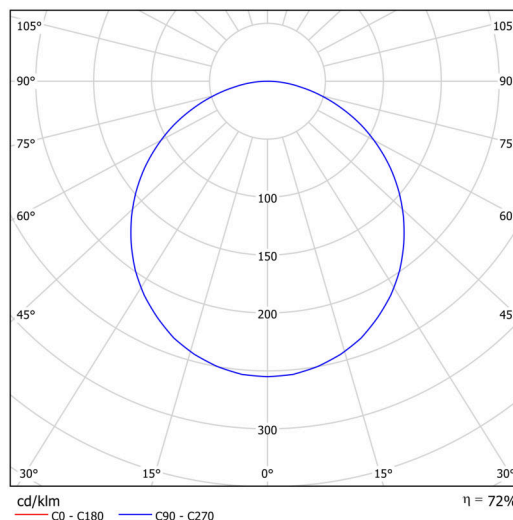

Luminous

Lum. flux of luminaire	1330 lm
Lum. flux of light source	2080 lm
Luminaire efficacy	102 lm/W
Temperature	4000 K
Rated life time LED L80/B10	100000 hours
CRI	Ra80
MacAdam	3
Blue light hazard	Risk group 0