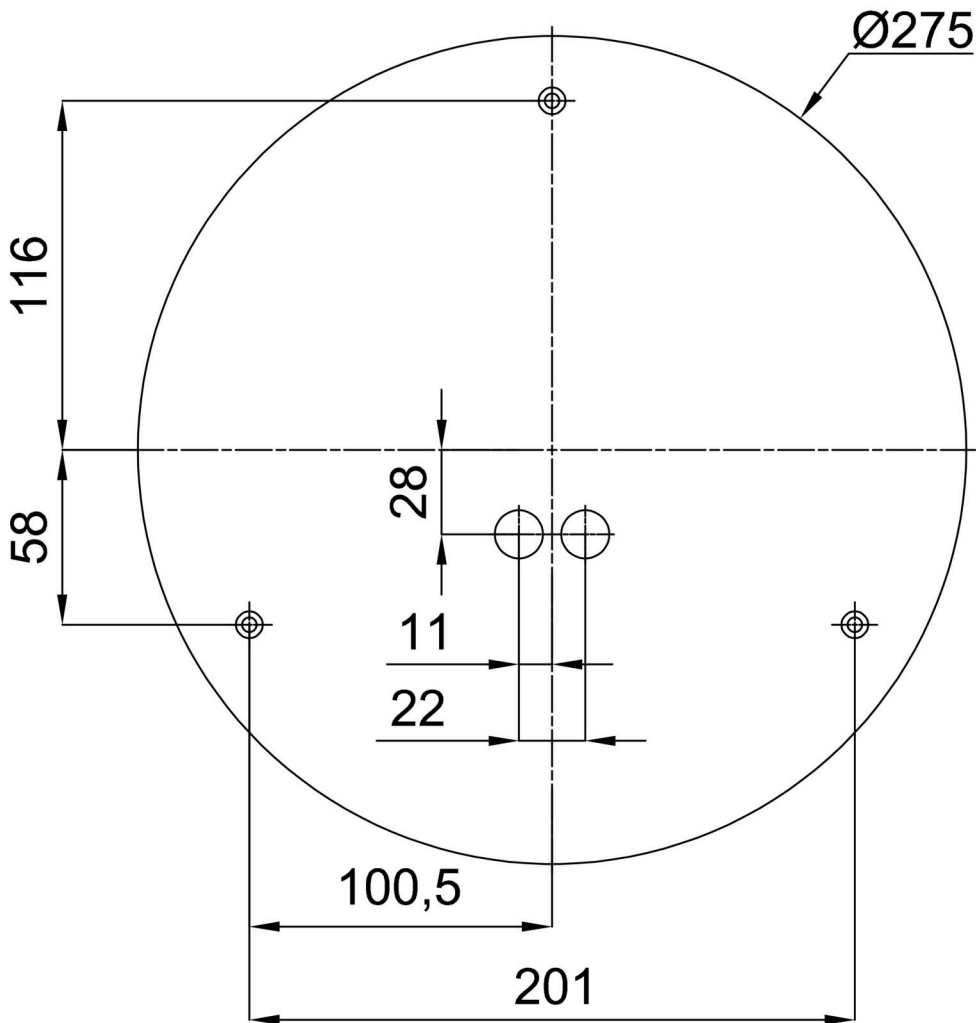

Technical

Types of luminaires	Classic on/off
Mounting type	surface mounted
Base material	steel
Shade material	Plastic opal (FO) with metal collar
Base color	black Ral9005
Shade color	white - black
Holding the shade	folding system
Mounting location	ceiling/wall
Width	300 mm
Length	300 mm
Height	80 mm
Diameter	ø 300 mm
mounting holes (diameter)	3xø5mm
Installation wire (diameter)	2xø16mm
Energy Class	D
Operating temperature	from -20°C to +30°C

Installation dimensions:

Additional assortment:

Base for surface mounting

Product code	Name	Color	Description	Picture	Drawing
33501	KN6,K6/BP	white Ra19003			

Lampshade

Product code	Name	Color	Description	Picture	Drawing
20634	F01C	white - black		