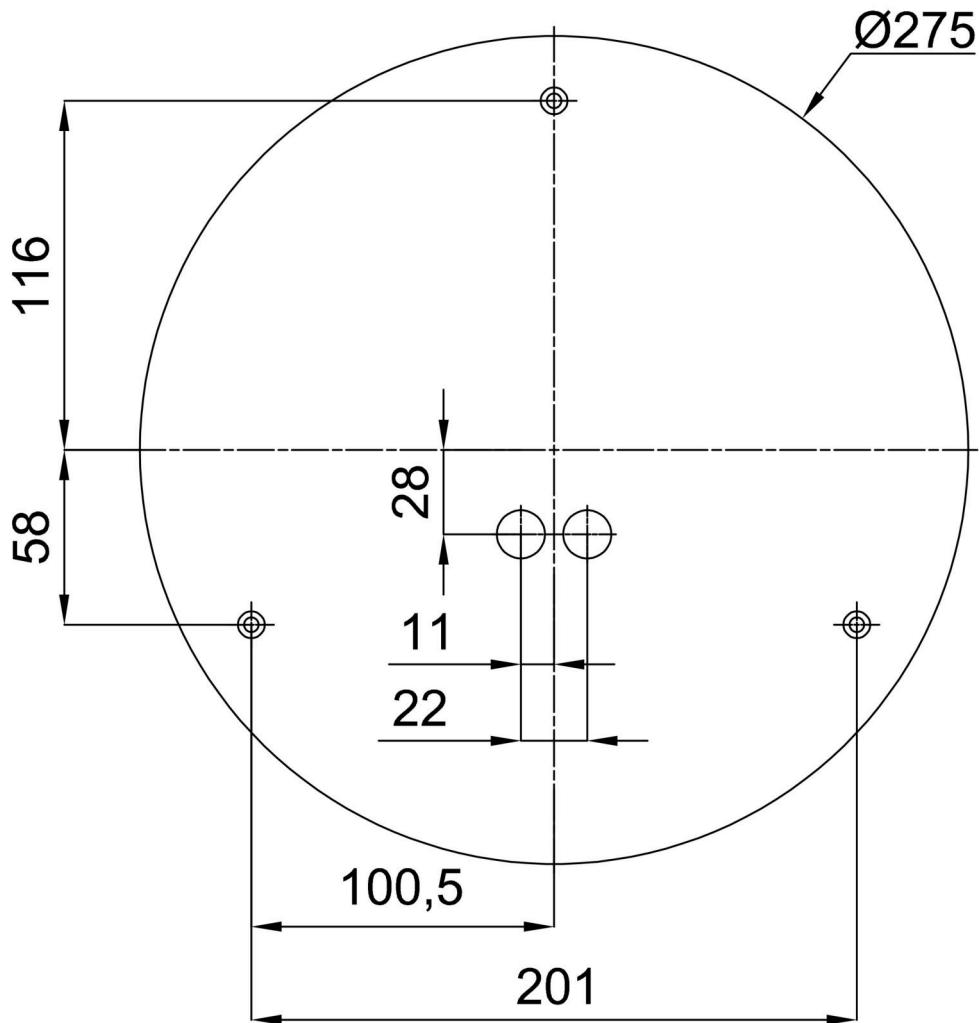

Technical

Types of luminaires	Dimmable
Mounting type	surface mounted
Base material	steel
Shade material	Plastic opal (FO) with metal collar
Base color	white Ral9003
Shade color	white
Holding the shade	folding system
Mounting location	ceiling/wall
Width	300 mm
Length	300 mm
Height	80 mm
Diameter	ø 300 mm
mounting holes (diameter)	3xø5mm
Installation wire (diameter)	2xø16mm
Energy Class	D
Operating temperature	from -20°C to +30°C

Installation dimensions:

Additional assortment:

Base for surface mounting

Product code	Name	Color	Description	Picture	Drawing
33501	KN6,K6/BP	white Ra19003			

Lampshade

Product code	Name	Color	Description	Picture	Drawing
20631	F01B	white		