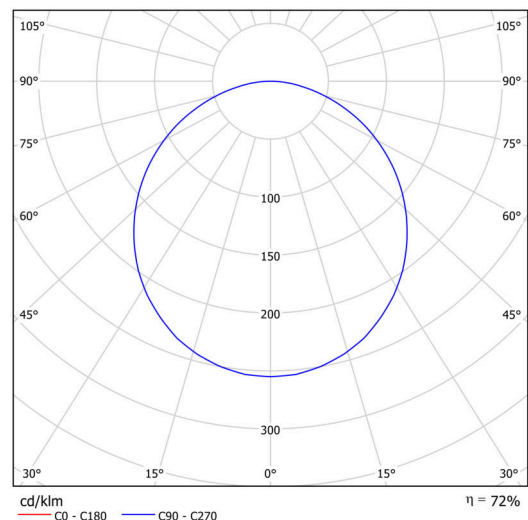

Luminous

Lum. flux of luminaire	2020 lm
Lum. flux of light source	2810 lm
Luminaire efficacy	112 lm/W
Temperature	4000 K
Rated life time LED L80/B10	100000 hours
CRI	Ra80
MacAdam	3
Blue light hazard	Risk group 0