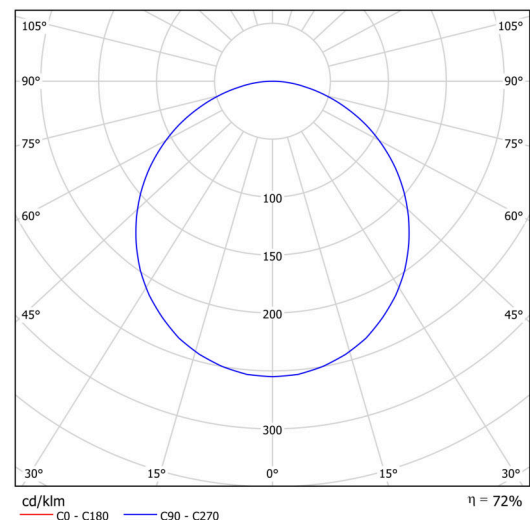

Technical

Types of luminaires	Classic on/off
Mounting type	surface mounted
Base material	steel
Shade material	Plastic opal (FO) with metal collar
Base color	black Ral9005
Shade color	white - black
Holding the shade	folding system
Mounting location	ceiling/wall
Width	300 mm
Length	300 mm
Height	80 mm
Diameter	ø 300 mm
mounting holes (diameter)	3xø5mm
Installation wire (diameter)	2xø16mm
Energy Class	D
Operating temperature	from -20°C to +30°C

Luminous

Lum. flux of luminaire	1720 lm
Lum. flux of light source	2690 lm
Luminaire efficacy	95 lm/W
Temperature	3000 K
Rated life time LED L80/B10	100000 hours
CRI	Ra80
MacAdam	3
Blue light hazard	Risk group 0