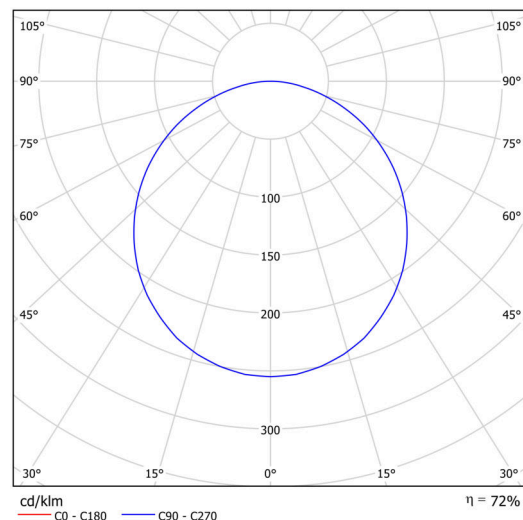

Luminous

Lum. flux of luminaire	1280 lm
Lum. flux of light source	2000 lm
Luminaire efficacy	98 lm/W
Temperature	3000 K
Rated life time LED L80/B10	100000 hours
CRI	Ra80
MacAdam	3
Blue light hazard	Risk group 0