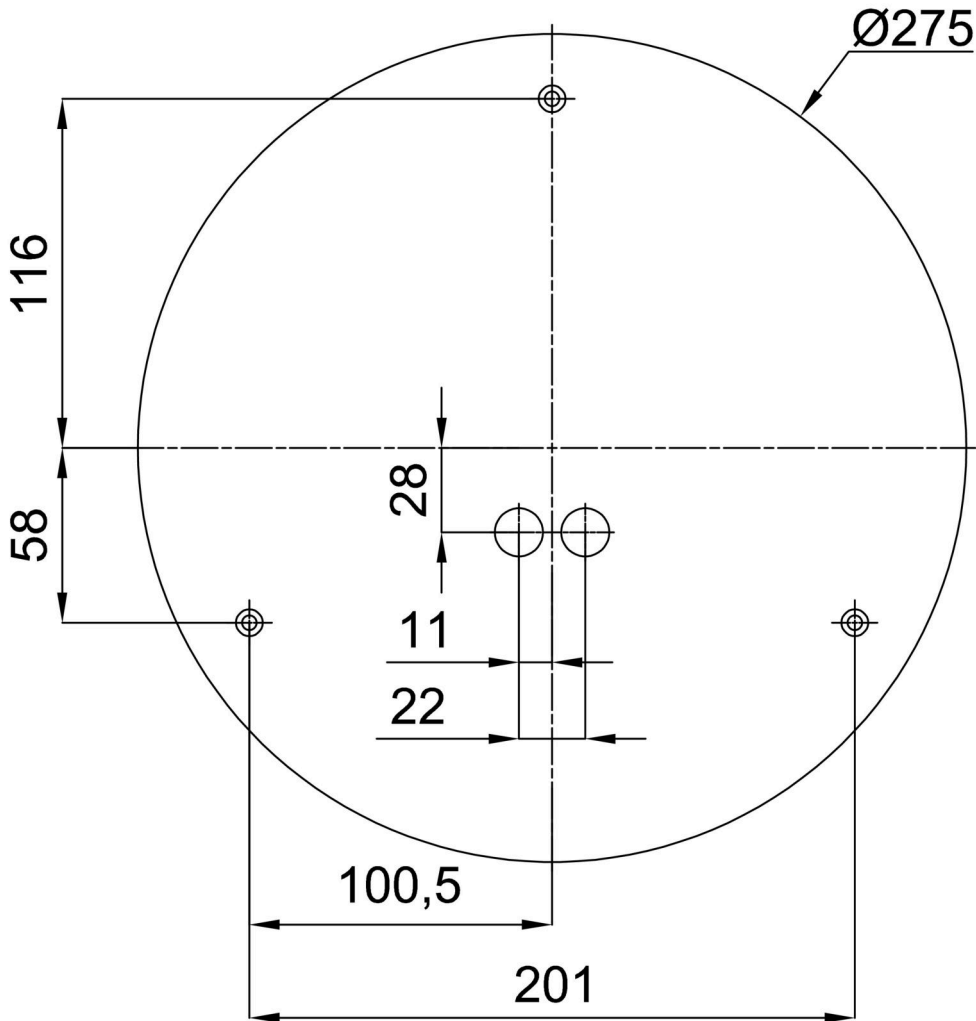

Technical

Types of luminaires	Dimmable
Mounting type	surface mounted
Base material	steel
Shade material	Plastic opal (FO) with metal collar
Base color	black Ral9005
Shade color	white - black
Holding the shade	folding system
Mounting location	ceiling/wall
Width	300 mm
Length	300 mm
Height	80 mm
Diameter	ø 300 mm
mounting holes (diameter)	3xø5mm
Installation wire (diameter)	2xø16mm
Energy Class	D
Operating temperature	from -20°C to +30°C

Installation dimensions:

Additional assortment:

Base for surface mounting

Product code	Name	Color	Description	Picture	Drawing
33501	KN6,K6/BP	white Ra19003			

Lampshade

Product code	Name	Color	Description	Picture	Drawing
20634	F01C	white - black		