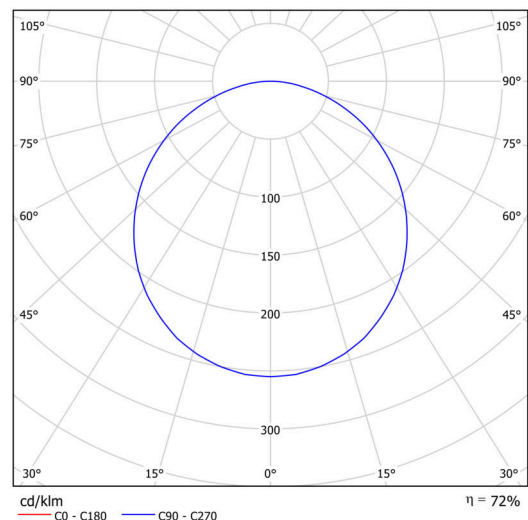

Luminous

Lum. flux of luminaire	1280 lm
Lum. flux of light source	2000 lm
Luminaire efficacy	98 lm/W
Temperature	3000 K
Rated life time LED L80/B10	100000 hours
CRI	Ra80
MacAdam	3
Blue light hazard	Risk group 0