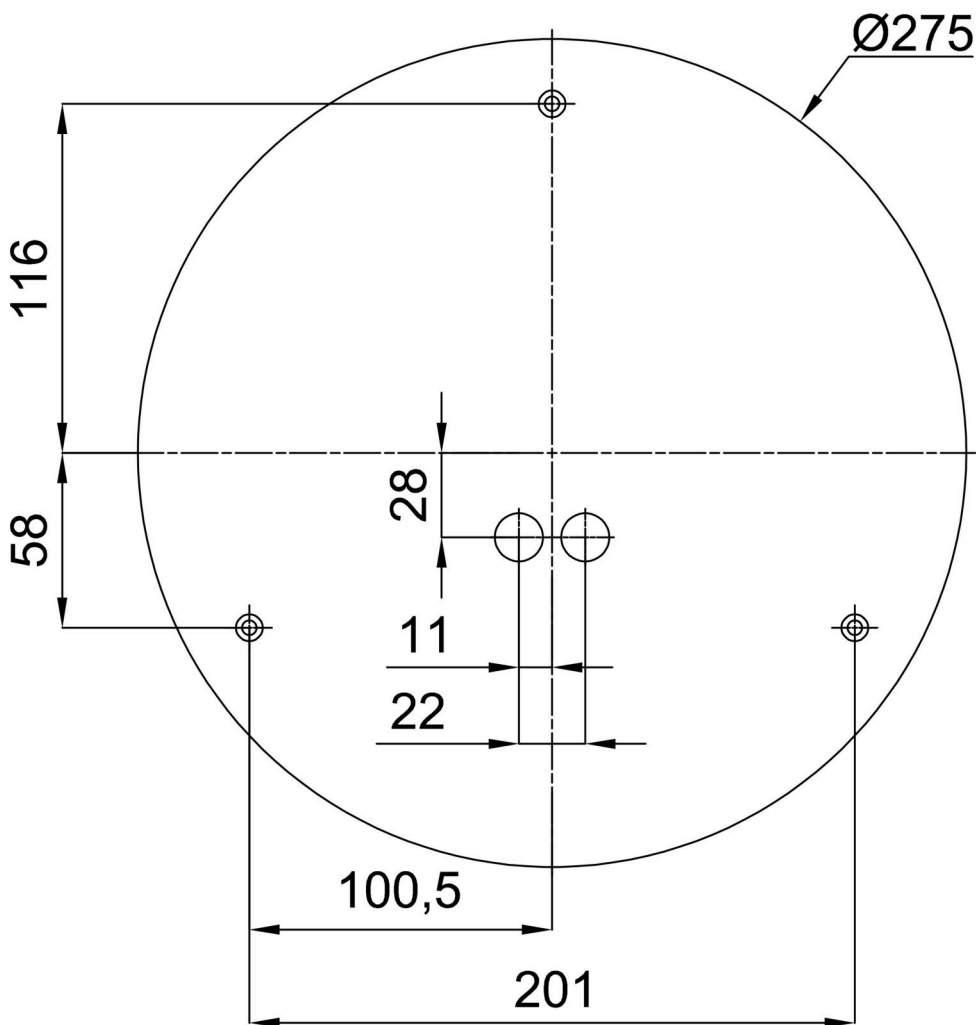

Technical

Types of luminaires	Emergency combined
Mounting type	surface mounted
Base material	steel
Shade material	Plastic opal (FO) with metal collar
Base color	white Ral9003
Shade color	white
Holding the shade	folding system
Mounting location	ceiling/wall
Width	300 mm
Length	300 mm
Height	80 mm
Diameter	ø 300 mm
mounting holes (diameter)	3xø5mm
Installation wire (diameter)	2xø16mm
Energy Class	D
Operating temperature	from 0°C to +30°C

Installation dimensions:

Additional assortment:

Base for surface mounting

Product code	Name	Color	Description	Picture	Drawing
33501	KN6,K6/BP	white Ra19003			

Lampshade

Product code	Name	Color	Description	Picture	Drawing
20631	F01B	white		