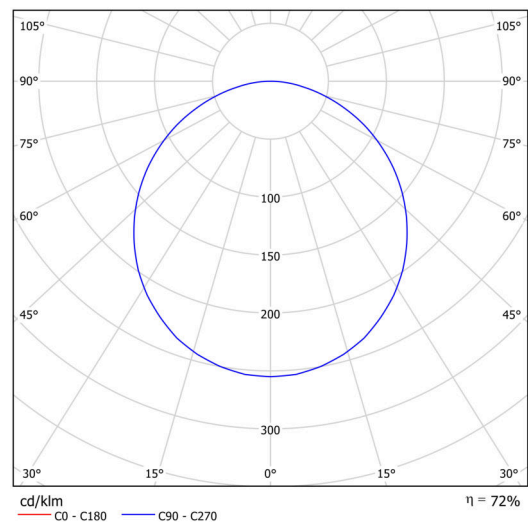

Luminous

Lum. flux of luminaire	1440 lm
Lum. flux of light source	2000 lm
Luminaire efficacy	110 lm/W
Temperature	3000 K
Rated life time LED L80/B10	100000 hours
CRI	Ra80
MacAdam	3
Blue light hazard	Risk group 0